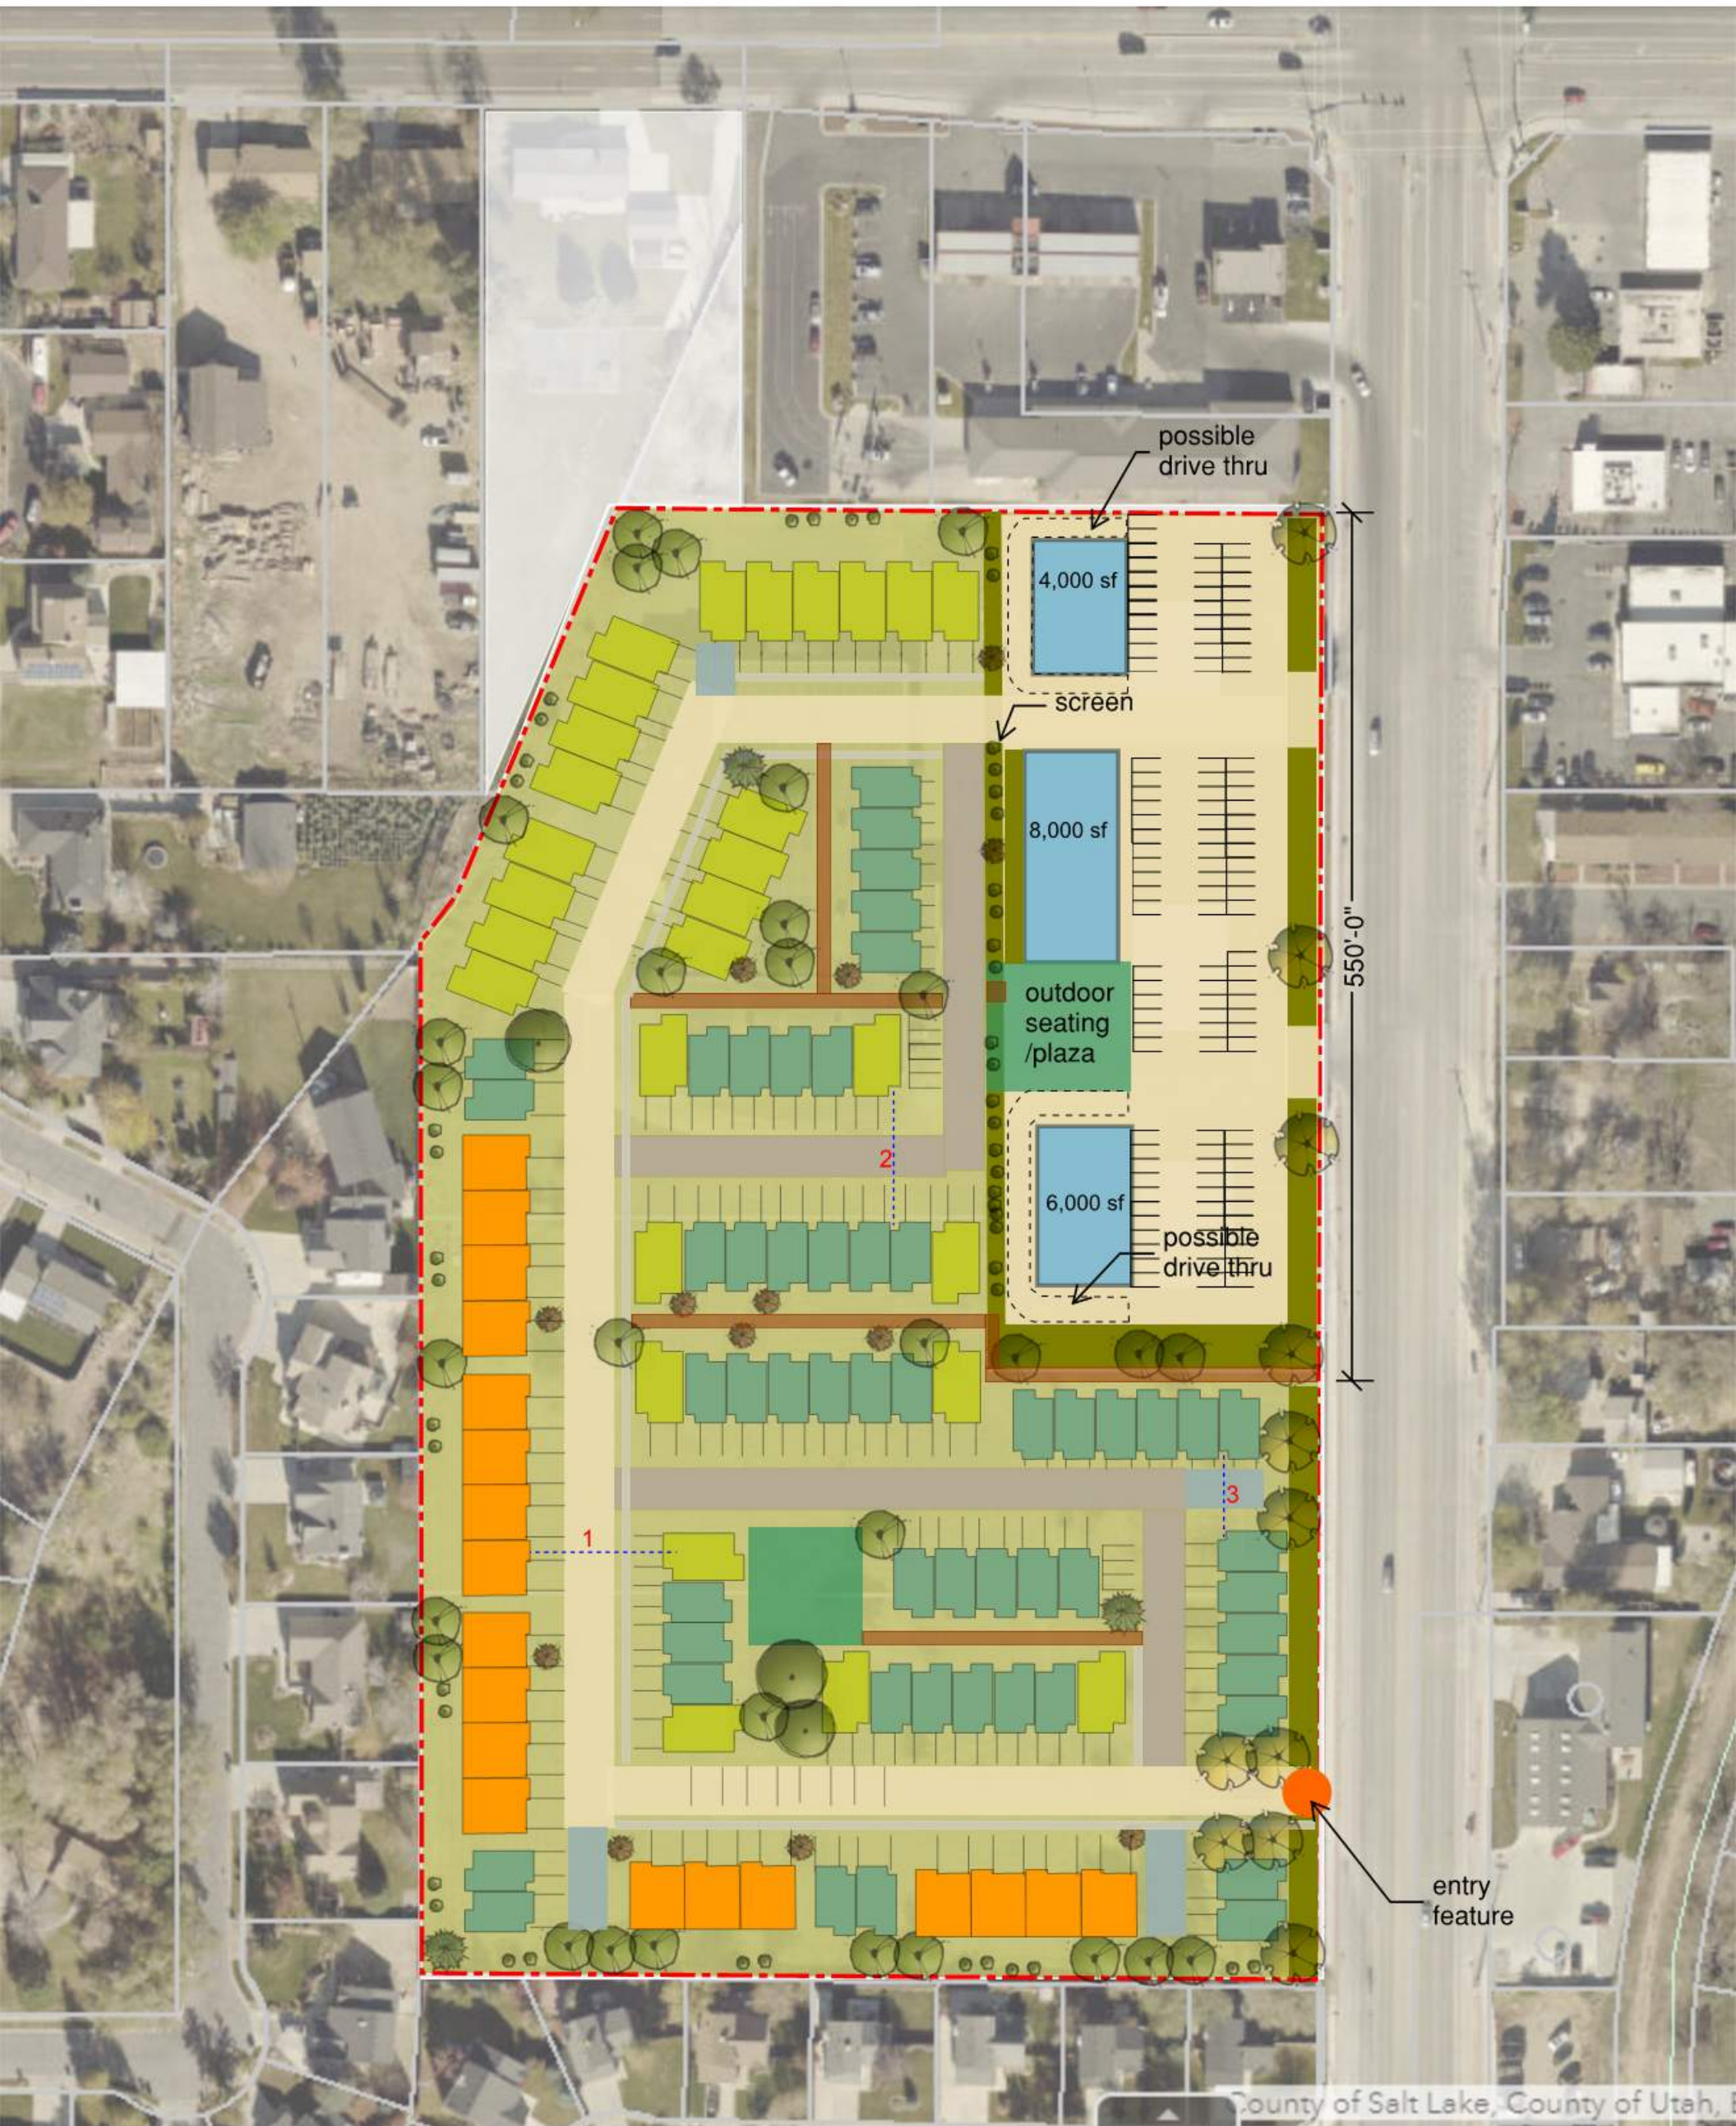

THACKERAY SANDY SITE
TOWNHOME SITE STUDY

ASSUMPTIONS:

Site area: Three retail sites totaling approx 2.75 acres
 Total retail area: 18,000
 # of stalls: 100 stalls (5.5/1,000)
 Zone: CN - Commercial Neighborhood

Town homes

- count: 19
- count: 28
- count: 53
- Total Count: 100

**RETAIL
OPTION 1**
Scale 1"=100'

ARCH | NEXUS