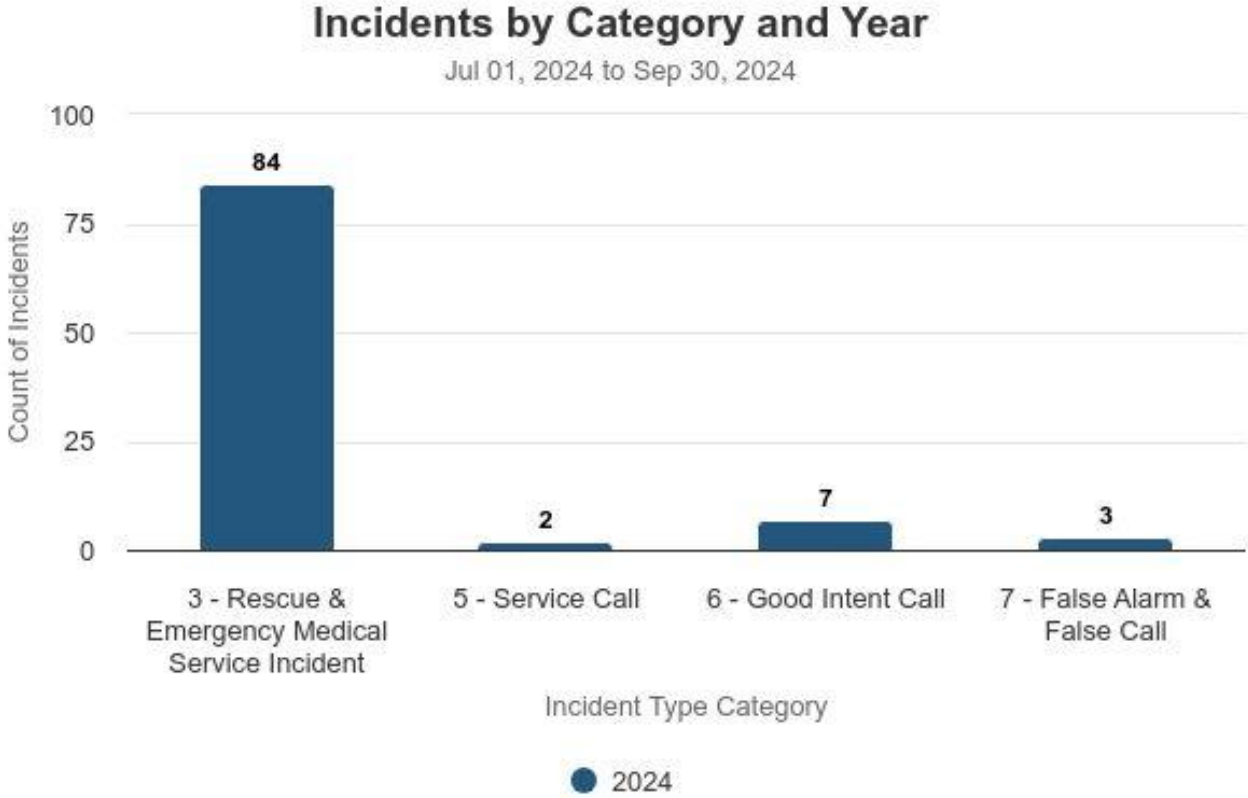

MVP Shelter Data Sandy Fire Department Q3 FY25

Total Responses to MVP Shelter: 96

MVP Shelter Data Sandy Fire Department Q3 FY25

Responses to Homeless Population Within 0.5 Mile Radius MVP: 22

Total Homeless Population Responses Across all of Sandy City: 178