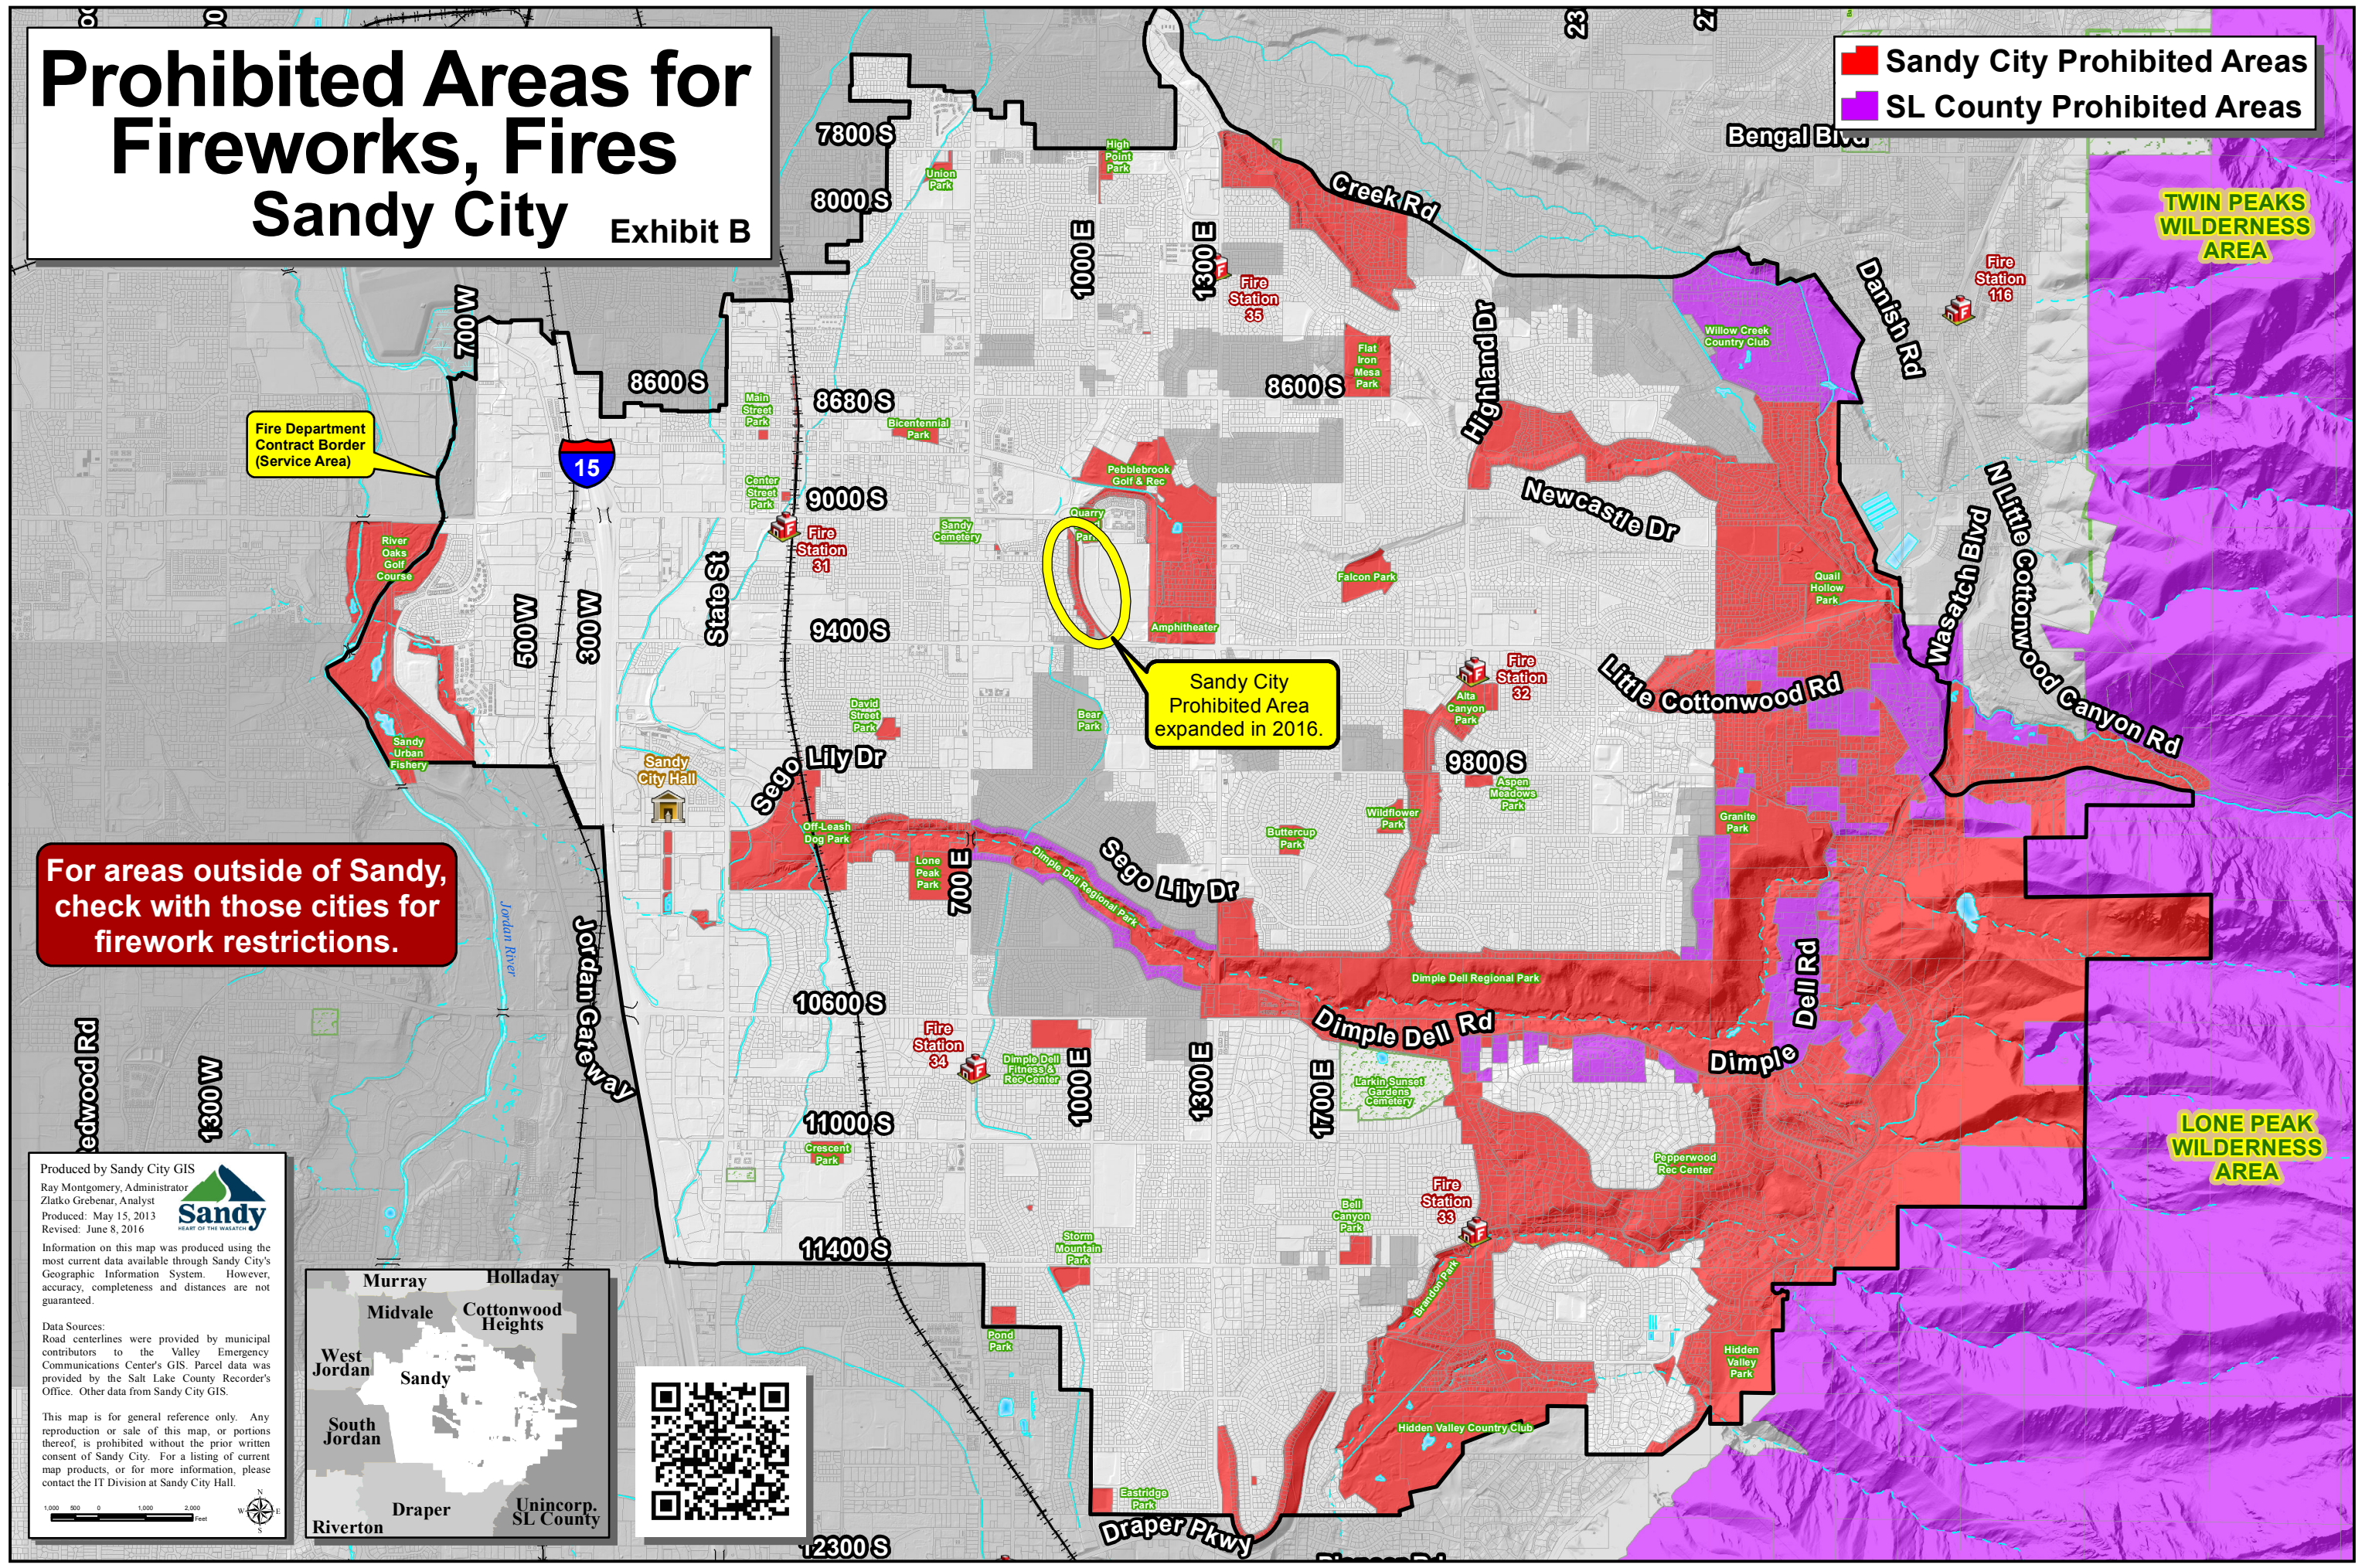

Prohibited Areas for Fireworks, Fires

Sandy City Exhibit B

■ Sandy City Prohibited Areas
■ SL County Prohibited Areas

Fire Department Contract Border (Service Area)

Sandy City Prohibited Area expanded in 2016.

For areas outside of Sandy, check with those cities for firework restrictions.

TWIN PEAKS WILDERNESS AREA

LONE PEAK WILDERNESS AREA

Produced by Sandy City GIS
 Ray Montgomery, Administrator
 Zlatko Grebenar, Analyst
 Produced: May 15, 2013
 Revised: June 8, 2016

Information on this map was produced using the most current data available through Sandy City's Geographic Information System. However, accuracy, completeness and distances are not guaranteed.

Data Sources:
 Road centerlines were provided by municipal contributors to the Valley Emergency Communications Center's GIS. Parcel data was provided by the Salt Lake County Recorder's Office. Other data from Sandy City GIS.