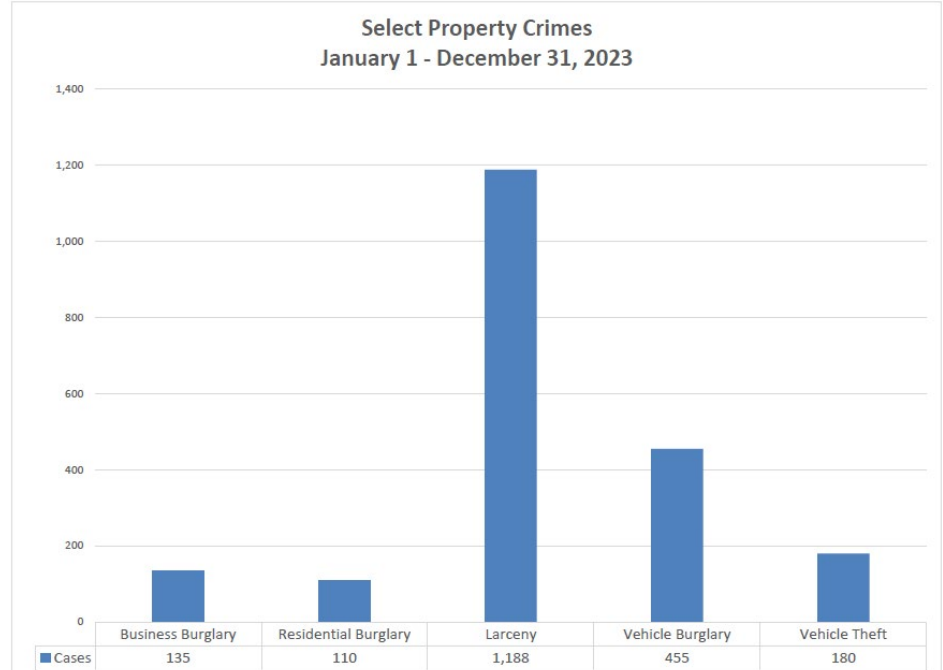

2024 Crime Report

Sandy City Police Department

2023 Property Crimes

2020 vs. 2023 Property Crimes

Select Property Crimes
January 1 - December 31, 2020

Select Property Crimes
January 1 - December 31, 2023

Ten Year Property Crime Trends

Select Property Crimes
January 1 - December 31, 2013-2023

	2013	2014	2015	2016	2017	2018	2019	2020	2021	2022	2023
Business Burglary	94	140	115	176	156	149	148	168	140	144	135
Residential Burglary	462	291	445	416	376	269	199	248	185	144	110
Larceny	1,602	1,420	1,489	1,343	1,369	1,237	1,194	1,125	1,206	1,265	1,188
Vehicle Burglary	712	584	731	994	1,029	747	661	1,097	890	601	455
Vehicle Theft	177	183	227	254	280	287	217	376	227	222	180

2023 Burglary Hot Spots

Business Burglary Cases

January 1 - December 31, 2023

Residential Burglary Cases

January 1 - December 31, 2023

Vehicle Burglary Cases

January 1 - December 31, 2023

Sandy Police Department
 Nicole Varela
 Crime Analysis Unit