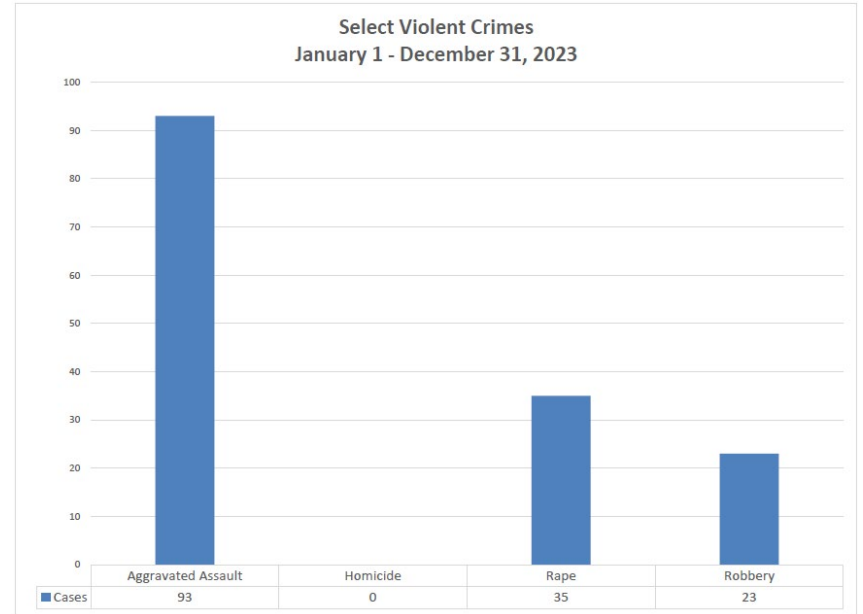

Sandy Police Department
 Nicole Varela
 Crime Analysis Unit

2023 Theft Hot Spots

Theft Cases

January 1 - December 31, 2023

Sandy Police Department
Nicole Varela
Crime Analysis Unit

Vehicle Theft Cases

January 1 - December 31, 2023

Sandy Police Department
Nicole Varela
Crime Analysis Unit

2023 Persons Crimes

2020 vs. 2023 Persons Crimes

2023 Persons Crimes

Select Violent Crimes January 1 - December 31, 2013-2023

2023 Aggravated Assaults