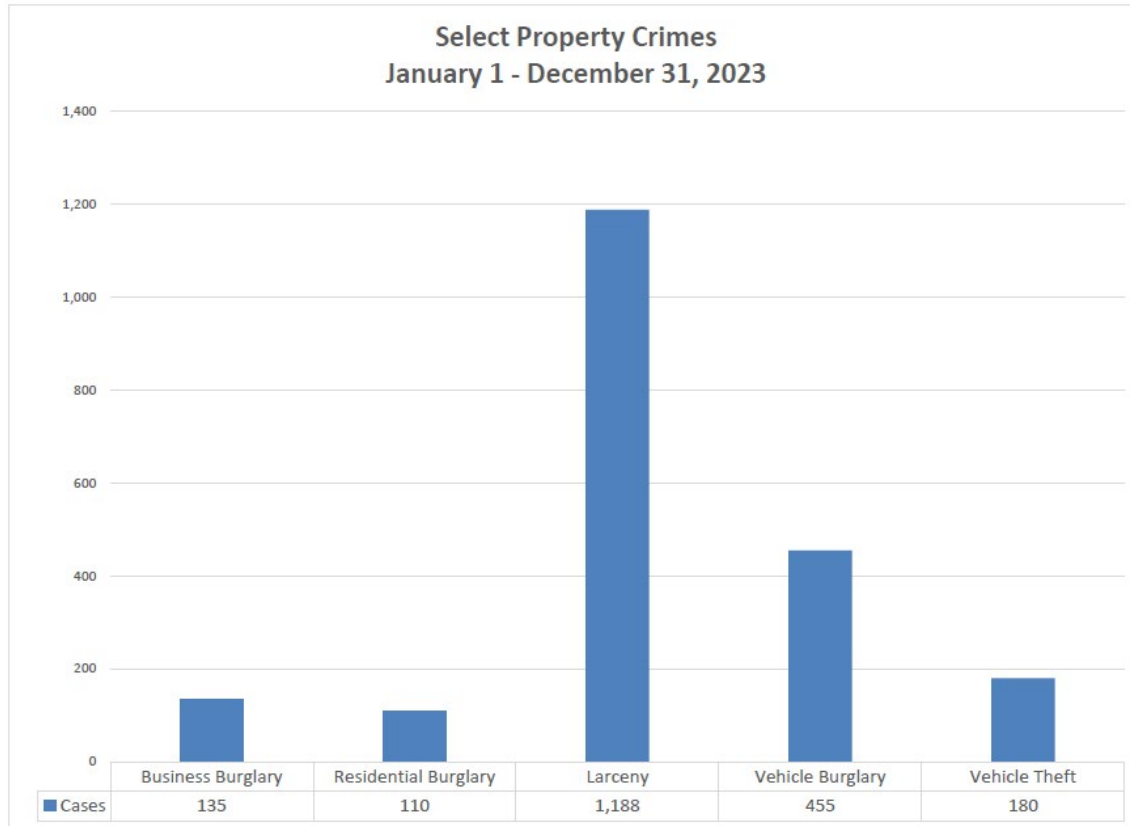

2024 Crime Report

Sandy City Police Department

2023 Property Crimes

2020 vs. 2023 Property Crimes

Select Property Crimes
January 1 - December 31, 2020

Select Property Crimes
January 1 - December 31, 2023

Ten Year Property Crime Trends

Select Property Crimes
January 1 - December 31, 2013-2023

	2013	2014	2015	2016	2017	2018	2019	2020	2021	2022	2023
Business Burglary	94	140	115	176	156	149	148	168	140	144	135
Residential Burglary	462	291	445	416	376	269	199	248	185	144	110
Larceny	1,602	1,420	1,489	1,343	1,369	1,237	1,194	1,125	1,206	1,265	1,188
Vehicle Burglary	712	584	731	994	1,029	747	661	1,097	890	601	455
Vehicle Theft	177	183	227	254	280	287	217	376	227	222	180

2023 Burglary Hot Spots

Business Burglary Cases

January 1 - December 31, 2023

Residential Burglary Cases

January 1 - December 31, 2023

Vehicle Burglary Cases

January 1 - December 31, 2023

Sandy Police Department
 Nicole Varela
 Crime Analysis Unit