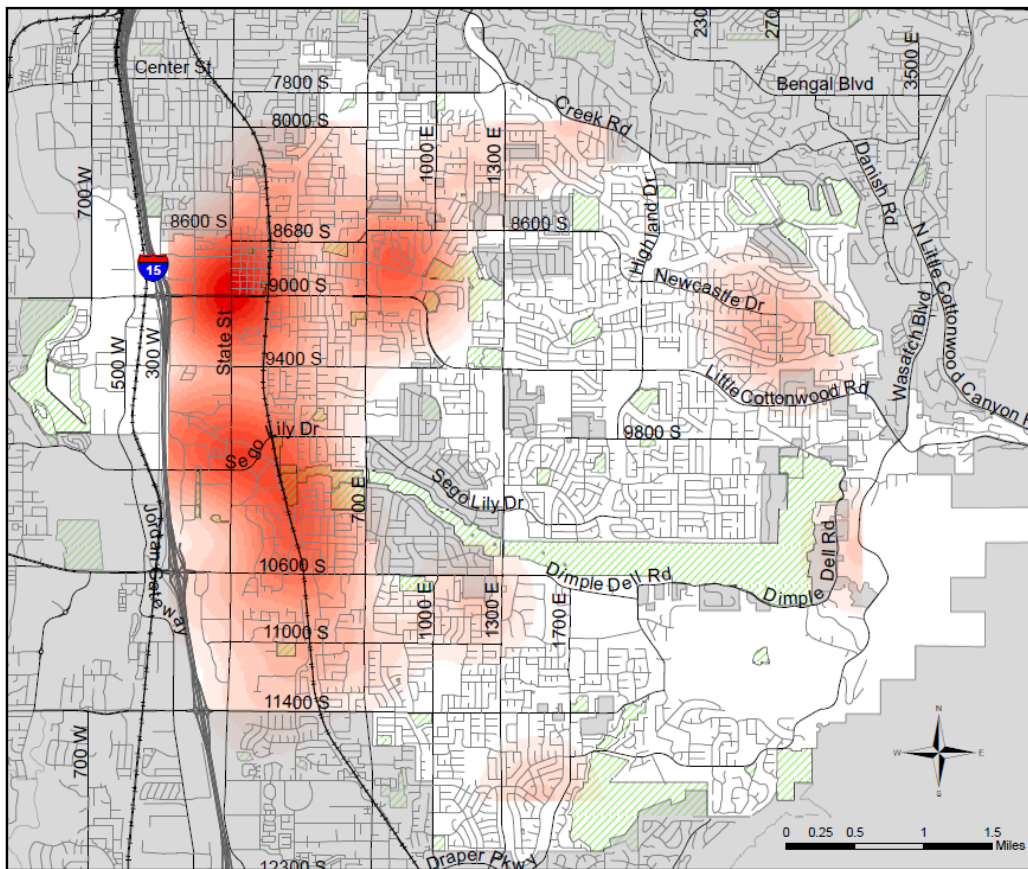

Sandy Police Department
Nicole Varela
Crime Analysis Unit

2023 Persons Crimes

2020 vs. 2023 Persons Crimes

2023 Persons Crimes

Select Violent Crimes January 1 - December 31, 2013-2023

2023 Aggravated Assaults

Aggravated Assault Cases

January 1 -
December 31, 2023

Sandy Police Department
Nicole Varela
Crime Analysis Unit

2023 Rape Cases

Rape Cases

January 1 -
December 31, 2023

Sandy Police Department
Nicole Varela
Crime Analysis Unit