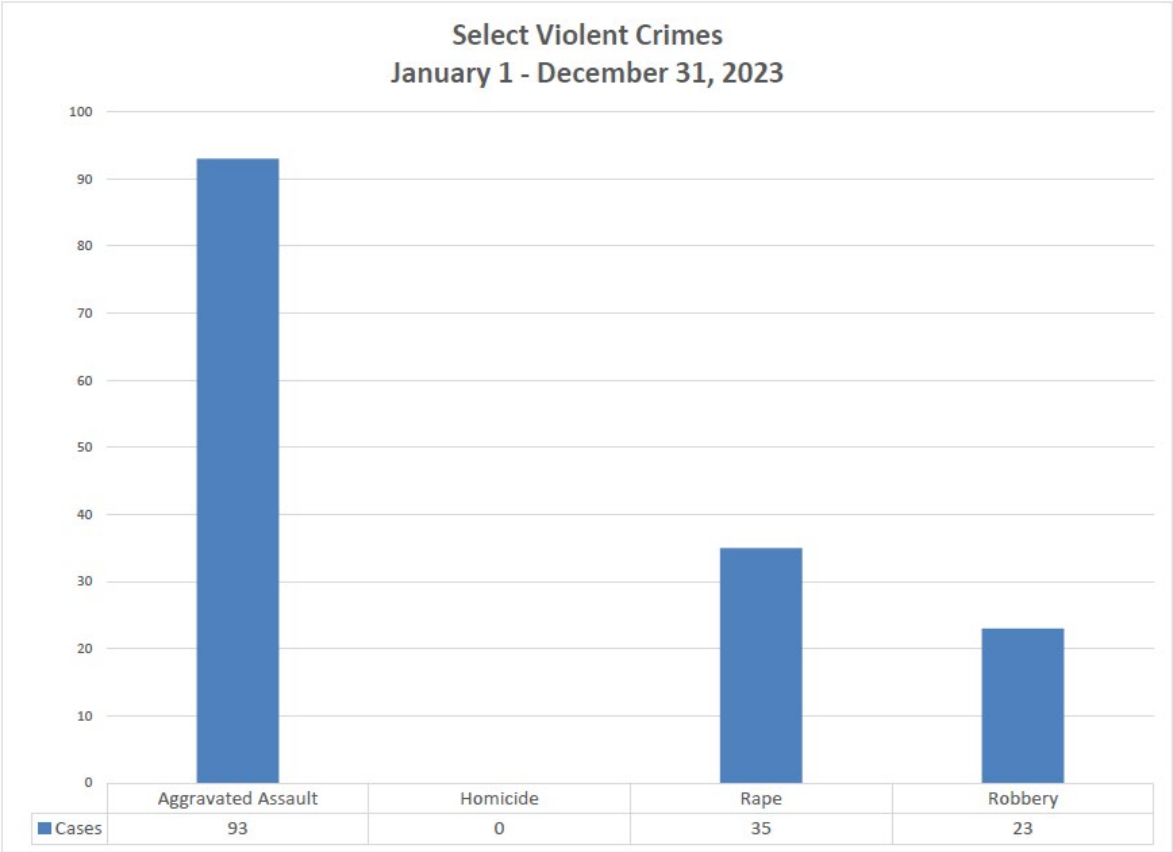

Sandy Police Department
 Nicole Varela
 Crime Analysis Unit

2023 Theft Hot Spots

Theft Cases

January 1 - December 31, 2023

Sandy Police Department
Nicole Varela
Crime Analysis Unit

Vehicle Theft Cases

January 1 - December 31, 2023

Sandy Police Department
Nicole Varela
Crime Analysis Unit

2023 Persons Crimes

2020 vs. 2023 Persons Crimes

2023 Persons Crimes

Select Violent Crimes January 1 - December 31, 2013-2023

2023 Aggravated Assaults