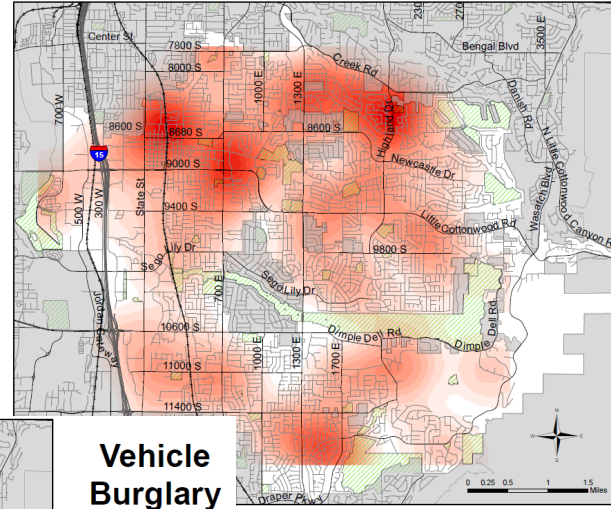

Select Property Crimes
January 1 - December 31, 2013-2023

	2013	2014	2015	2016	2017	2018	2019	2020	2021	2022	2023
Business Burglary	94	140	115	176	156	149	148	168	140	144	135
Residential Burglary	462	291	445	416	376	269	199	248	185	144	110
Larceny	1,602	1,420	1,489	1,343	1,369	1,237	1,194	1,125	1,206	1,265	1,188
Vehicle Burglary	712	584	731	994	1,029	747	661	1,097	890	601	455
Vehicle Theft	177	183	227	254	280	287	217	376	227	222	180

2023 Burglary Hot Spots

Business Burglary Cases

January 1 - December 31, 2023

Residential Burglary Cases

January 1 - December 31, 2023

Vehicle Burglary Cases

January 1 - December 31, 2023

Sandy Police Department
 Nicole Varela
 Crime Analysis Unit

Sandy Police Department
 Nicole Varela
 Crime Analysis Unit

2023 Theft Hot Spots

Theft Cases

January 1 - December 31, 2023

Sandy Police Department
Nicole Varela
Crime Analysis Unit

Vehicle Theft Cases

January 1 - December 31, 2023