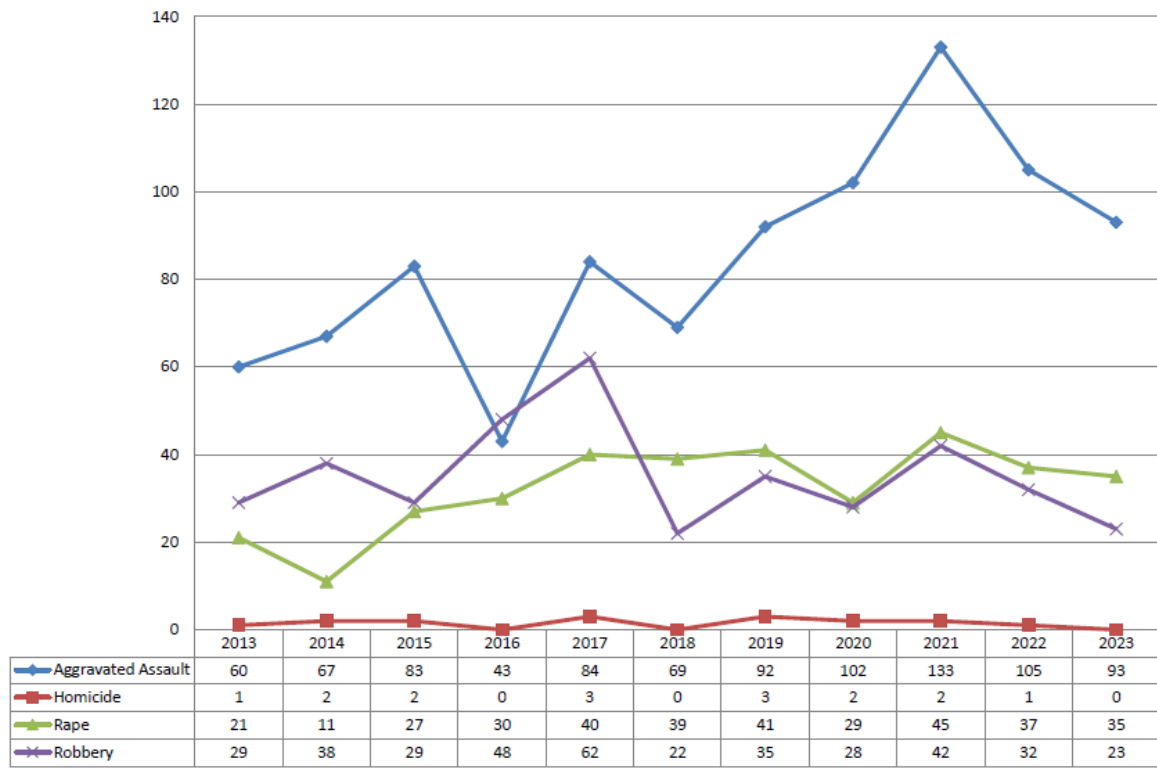

Sandy Police Department
Nicole Varela
Crime Analysis Unit

2023 Persons Crimes

2020 vs. 2023 Persons Crimes

2023 Persons Crimes

Select Violent Crimes January 1 - December 31, 2013-2023

2023 Aggravated Assaults

Aggravated Assault Cases

January 1 -
December 31, 2023

Sandy Police Department
Nicole Varela
Crime Analysis Unit

2023 Rape Cases

Rape Cases

January 1 -
December 31, 2023

Sandy Police Department
Nicole Varela
Crime Analysis Unit