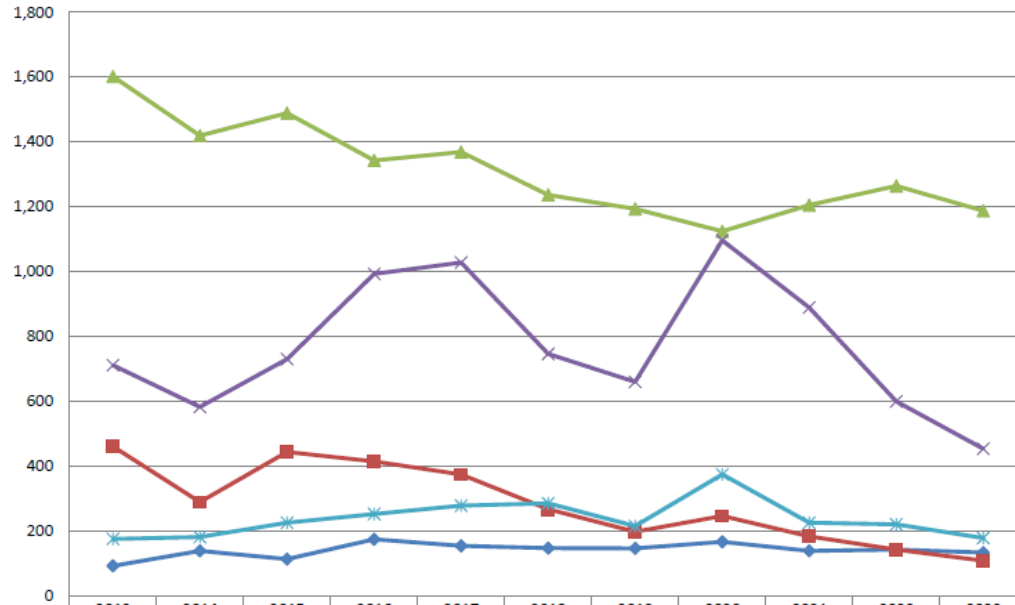

2024 Crime Report

Sandy City Police Department

2023 Property Crimes

2020 vs. 2023 Property Crimes

Select Property Crimes
January 1 - December 31, 2020

Select Property Crimes
January 1 - December 31, 2023

Ten Year Property Crime Trends

Select Property Crimes
January 1 - December 31, 2013-2023

	2013	2014	2015	2016	2017	2018	2019	2020	2021	2022	2023
Business Burglary	94	140	115	176	156	149	148	168	140	144	135
Residential Burglary	462	291	445	416	376	269	199	248	185	144	110
Larceny	1,602	1,420	1,489	1,343	1,369	1,237	1,194	1,125	1,206	1,265	1,188
Vehicle Burglary	712	584	731	994	1,029	747	661	1,097	890	601	455
Vehicle Theft	177	183	227	254	280	287	217	376	227	222	180