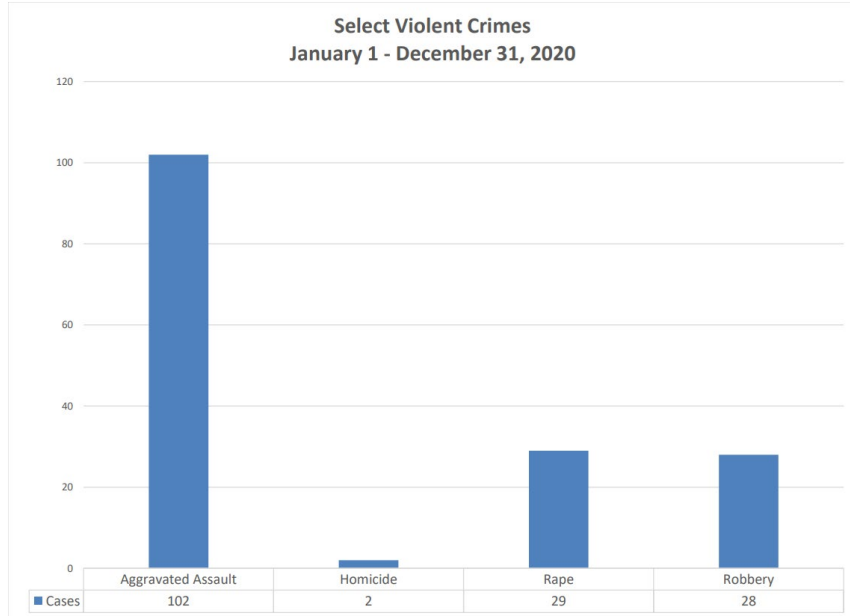

Sandy Police Department
 Nicole Varela
 Crime Analysis Unit

2023 Theft Hot Spots

Theft Cases

January 1 - December 31, 2023

Sandy Police Department
Nicole Varela
Crime Analysis Unit

Vehicle Theft Cases

January 1 - December 31, 2023

Sandy Police Department
Nicole Varela
Crime Analysis Unit

2023 Persons Crimes

2020 vs. 2023 Persons Crimes

2023 Persons Crimes

Select Violent Crimes January 1 - December 31, 2013-2023

2023 Aggravated Assaults