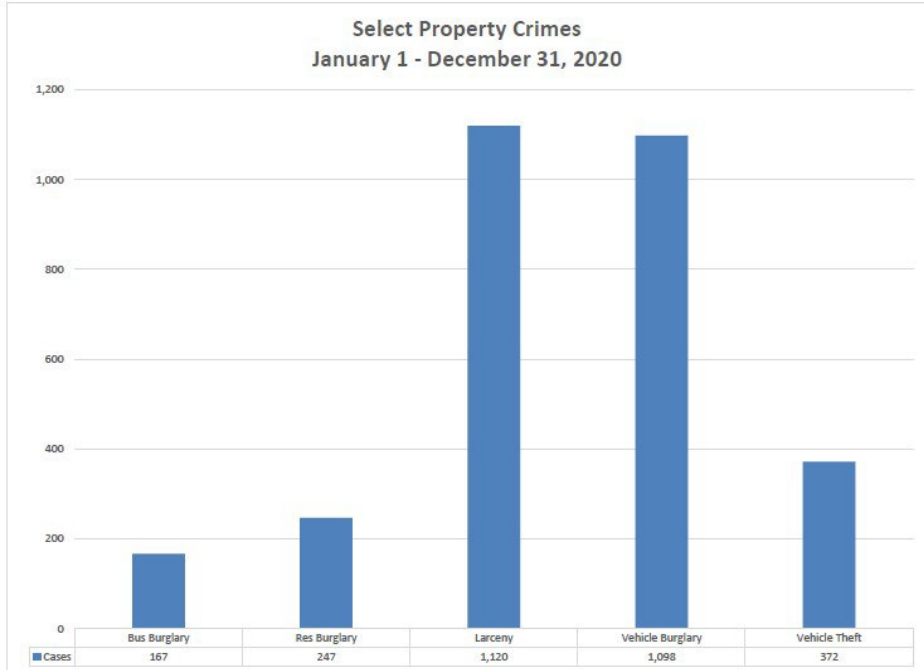

2024 Crime Report

Sandy City Police Department

2023 Property Crimes

2020 vs. 2023 Property Crimes

Select Property Crimes
January 1 - December 31, 2020

Select Property Crimes
January 1 - December 31, 2023

Ten Year Property Crime Trends

Select Property Crimes
January 1 - December 31, 2013-2023

	2013	2014	2015	2016	2017	2018	2019	2020	2021	2022	2023
Business Burglary	94	140	115	176	156	149	148	168	140	144	135
Residential Burglary	462	291	445	416	376	269	199	248	185	144	110
Larceny	1,602	1,420	1,489	1,343	1,369	1,237	1,194	1,125	1,206	1,265	1,188
Vehicle Burglary	712	584	731	994	1,029	747	661	1,097	890	601	455
Vehicle Theft	177	183	227	254	280	287	217	376	227	222	180