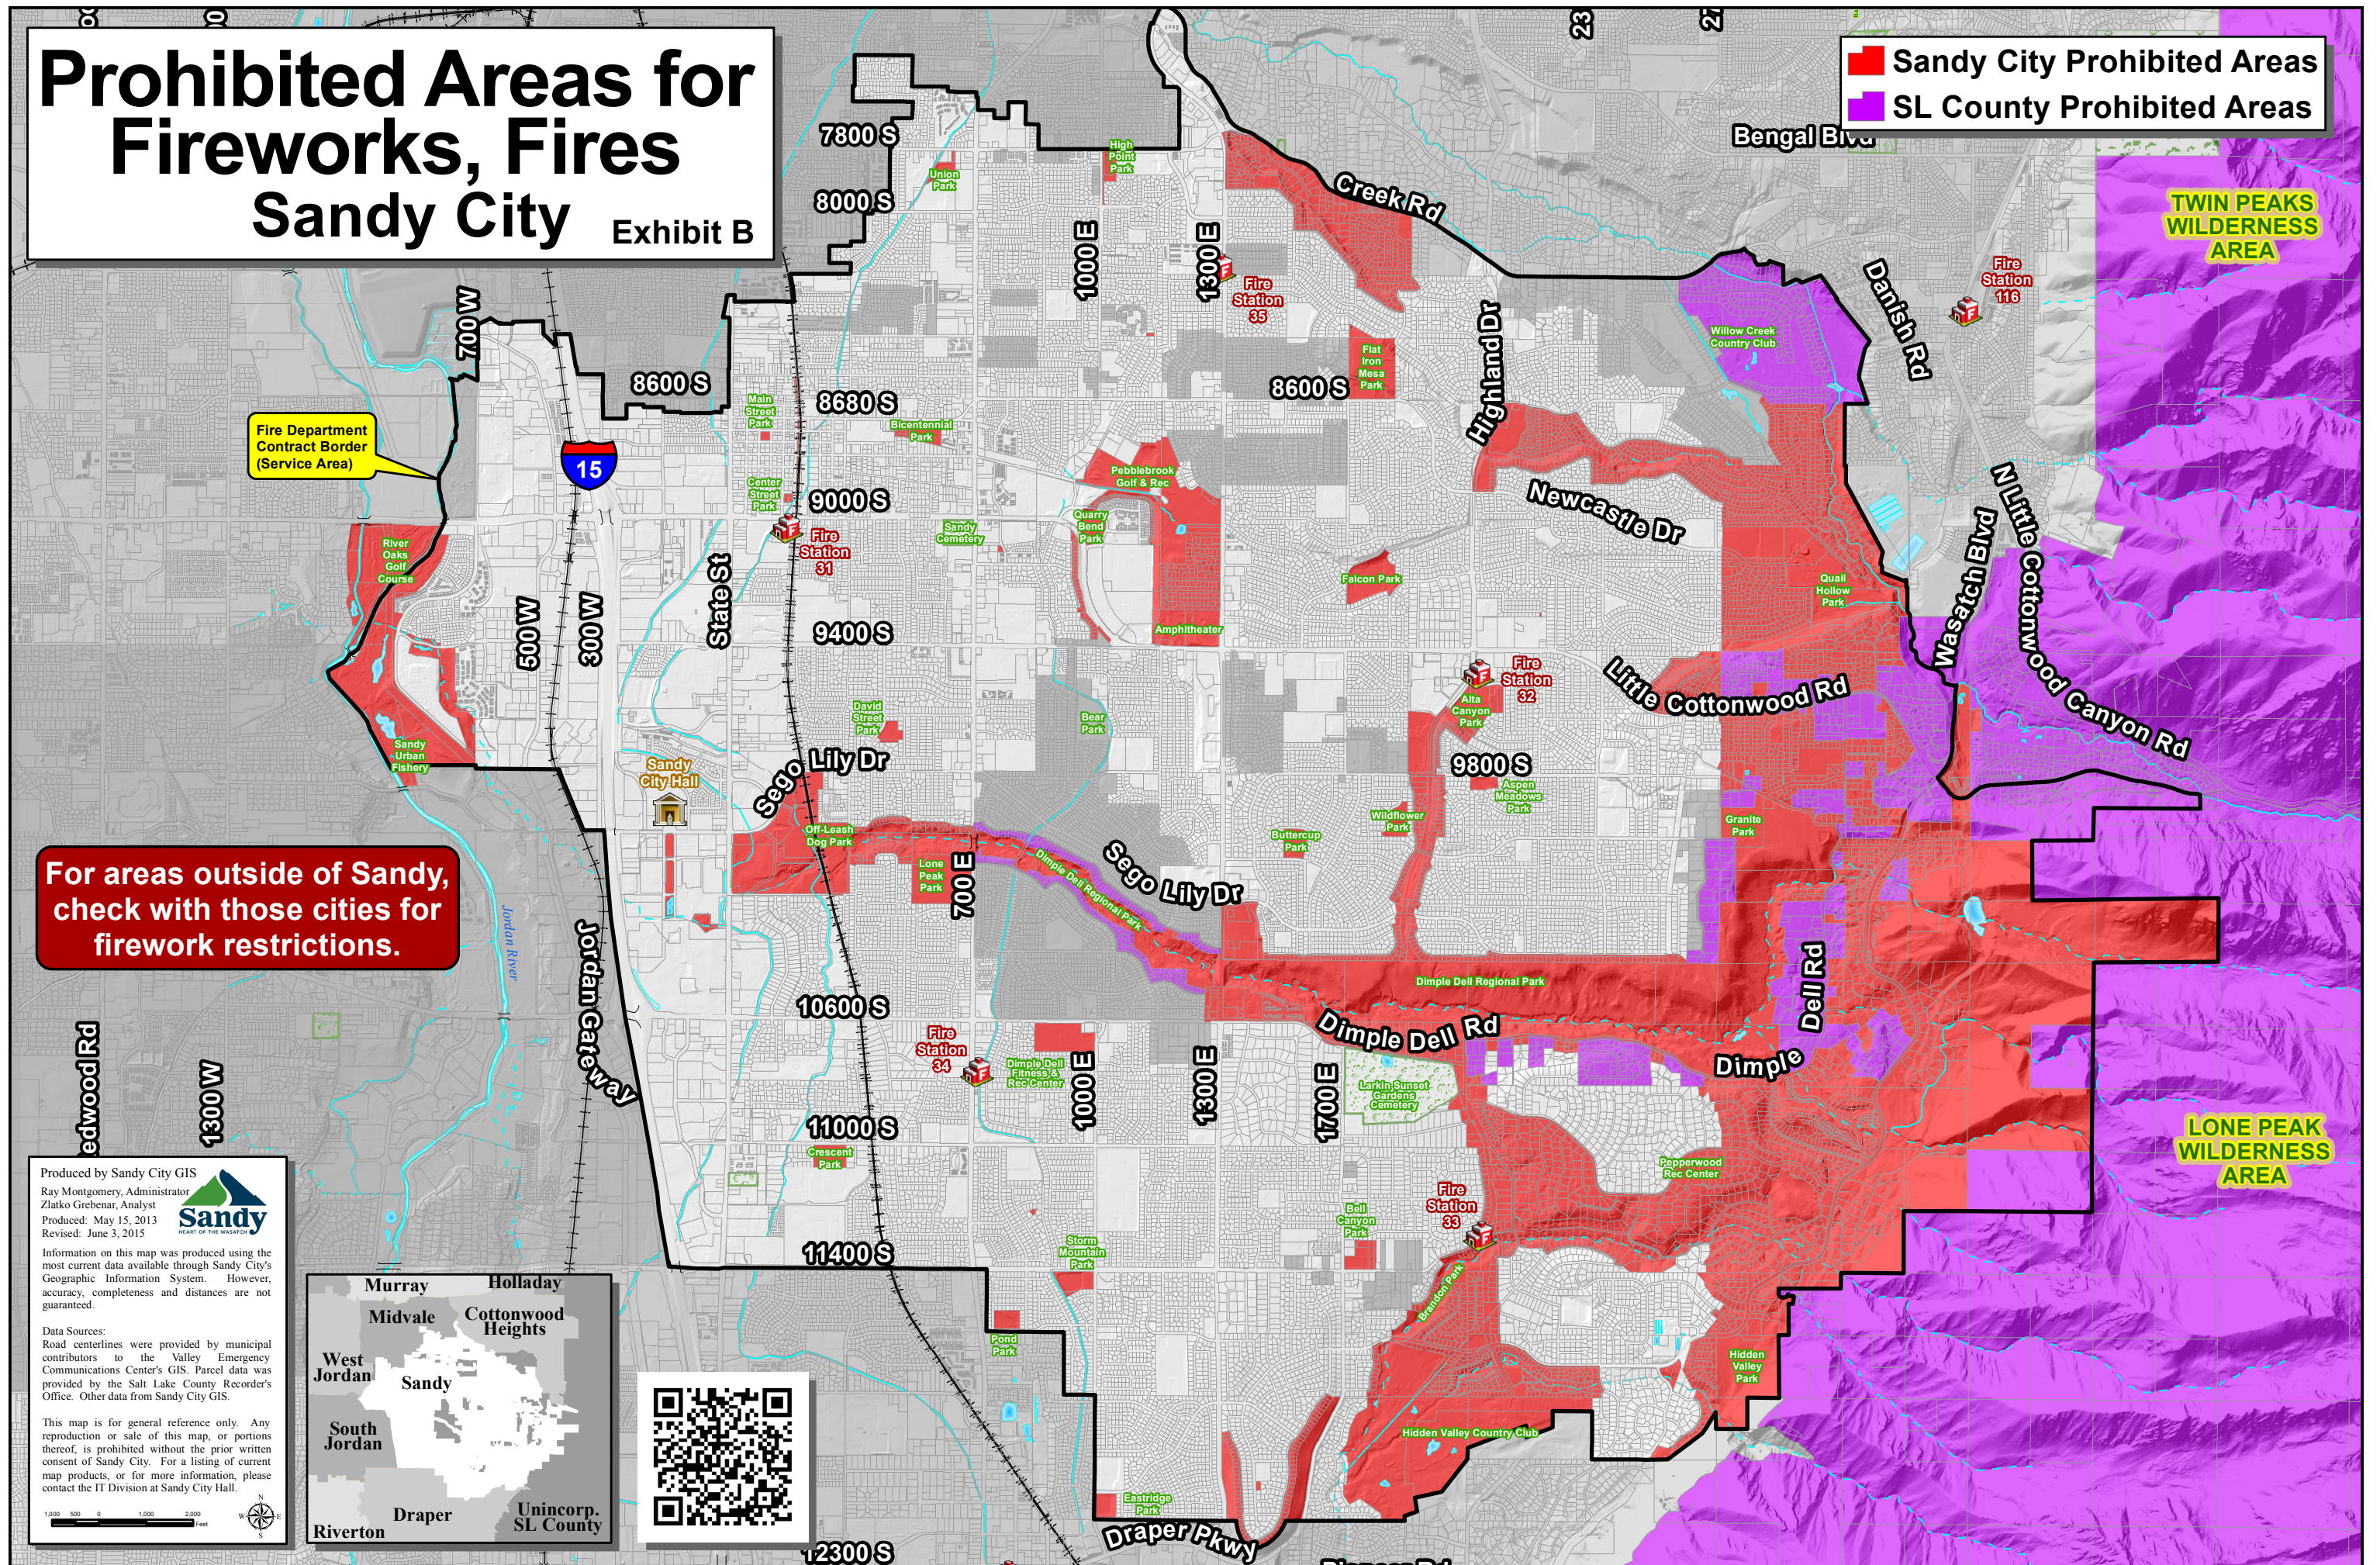

Prohibited Areas for Fireworks, Fires

Sandy City Exhibit B

■ Sandy City Prohibited Areas
■ SL County Prohibited Areas

Fire Department Contract Border (Service Area)

For areas outside of Sandy, check with those cities for firework restrictions.

TWIN PEAKS WILDERNESS AREA

LONE PEAK WILDERNESS AREA

Produced by Sandy City GIS
 Ray Montgomery, Administrator
 Zlatko Grebenar, Analyst
 Produced: May 15, 2013
 Revised: June 3, 2015

Information on this map was produced using the most current data available through Sandy City's Geographic Information System. However, accuracy, completeness and distances are not guaranteed.

Data Sources:
 Road centerlines were provided by municipal contributors to the Valley Emergency Communications Center's GIS. Parcel data was provided by the Salt Lake County Recorder's Office. Other data from Sandy City GIS.