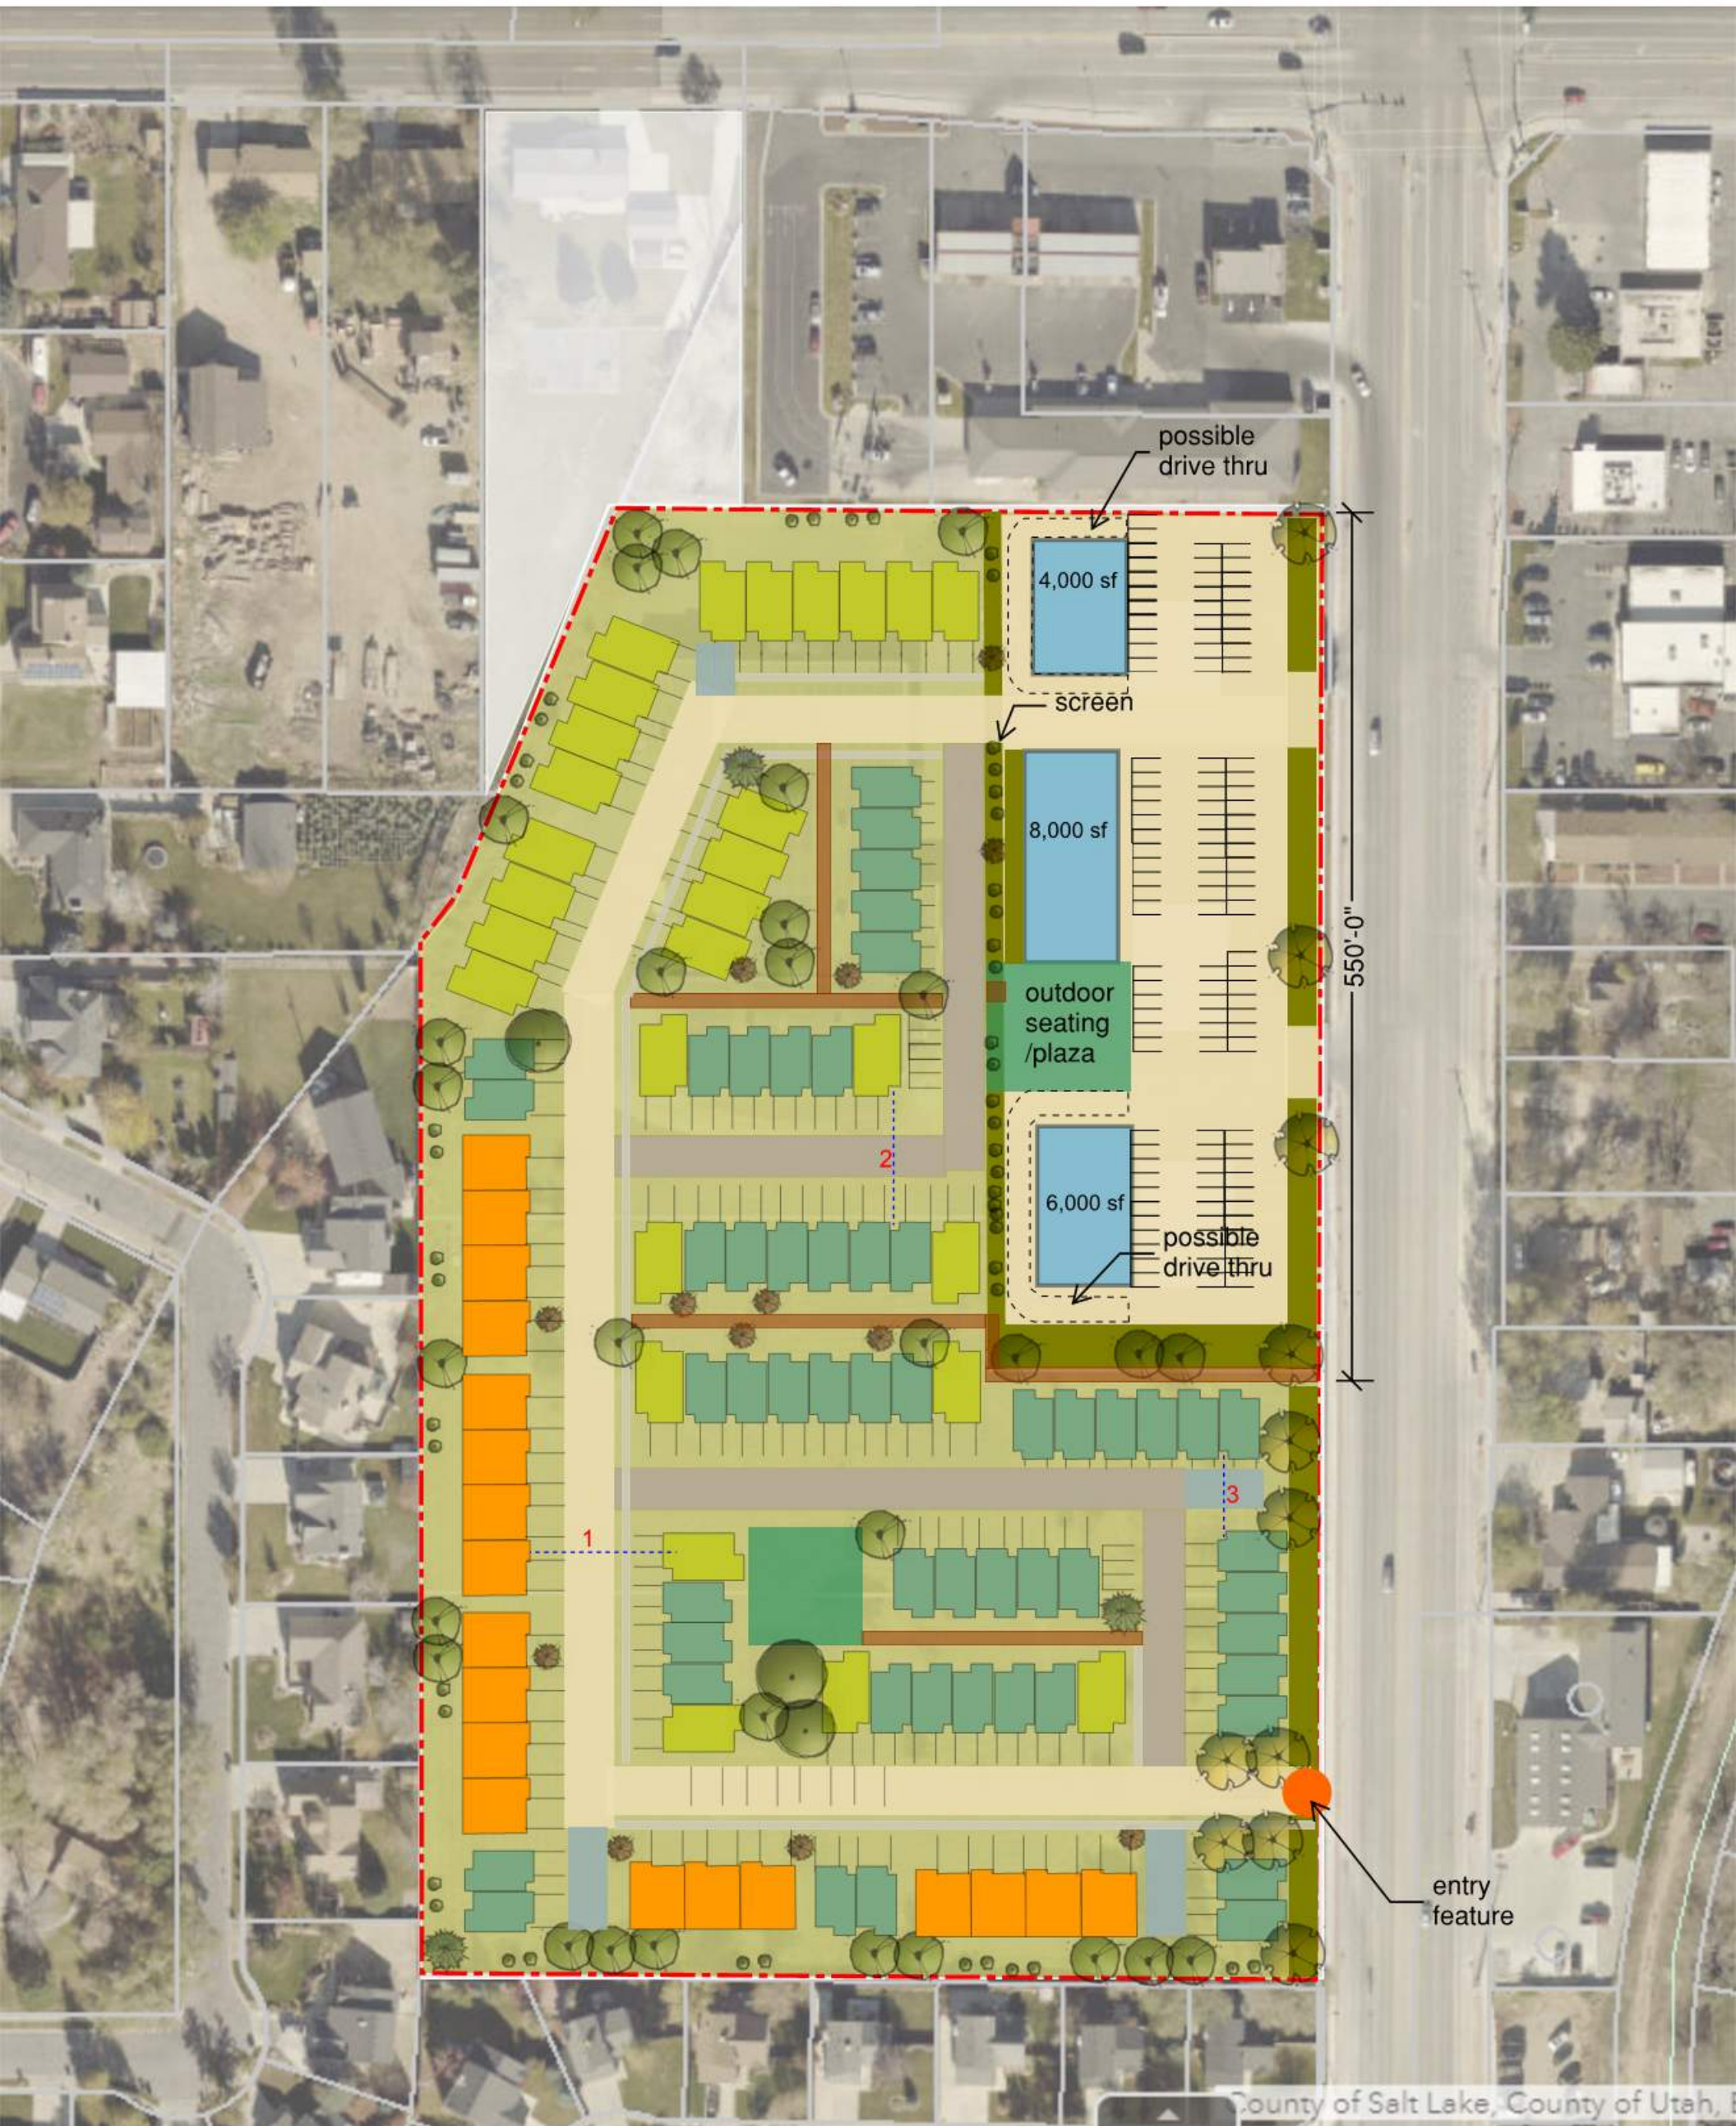

THACKERAY SANDY SITE
TOWNHOME SITE STUDY

ASSUMPTIONS:

Site area: Three retail sites totaling approx 2.75 acres
 Total retail area: 18,000
 # of stalls: 100 stalls (5.5/1,000)
 Zone: CN - Commercial Neighborhood

Town homes

● count: 19
 ● count: 28
 ● count: 53
 Total Count: 100

**RETAIL
 OPTION 1**
 Scale 1"=100'

ARCH | NEXUS