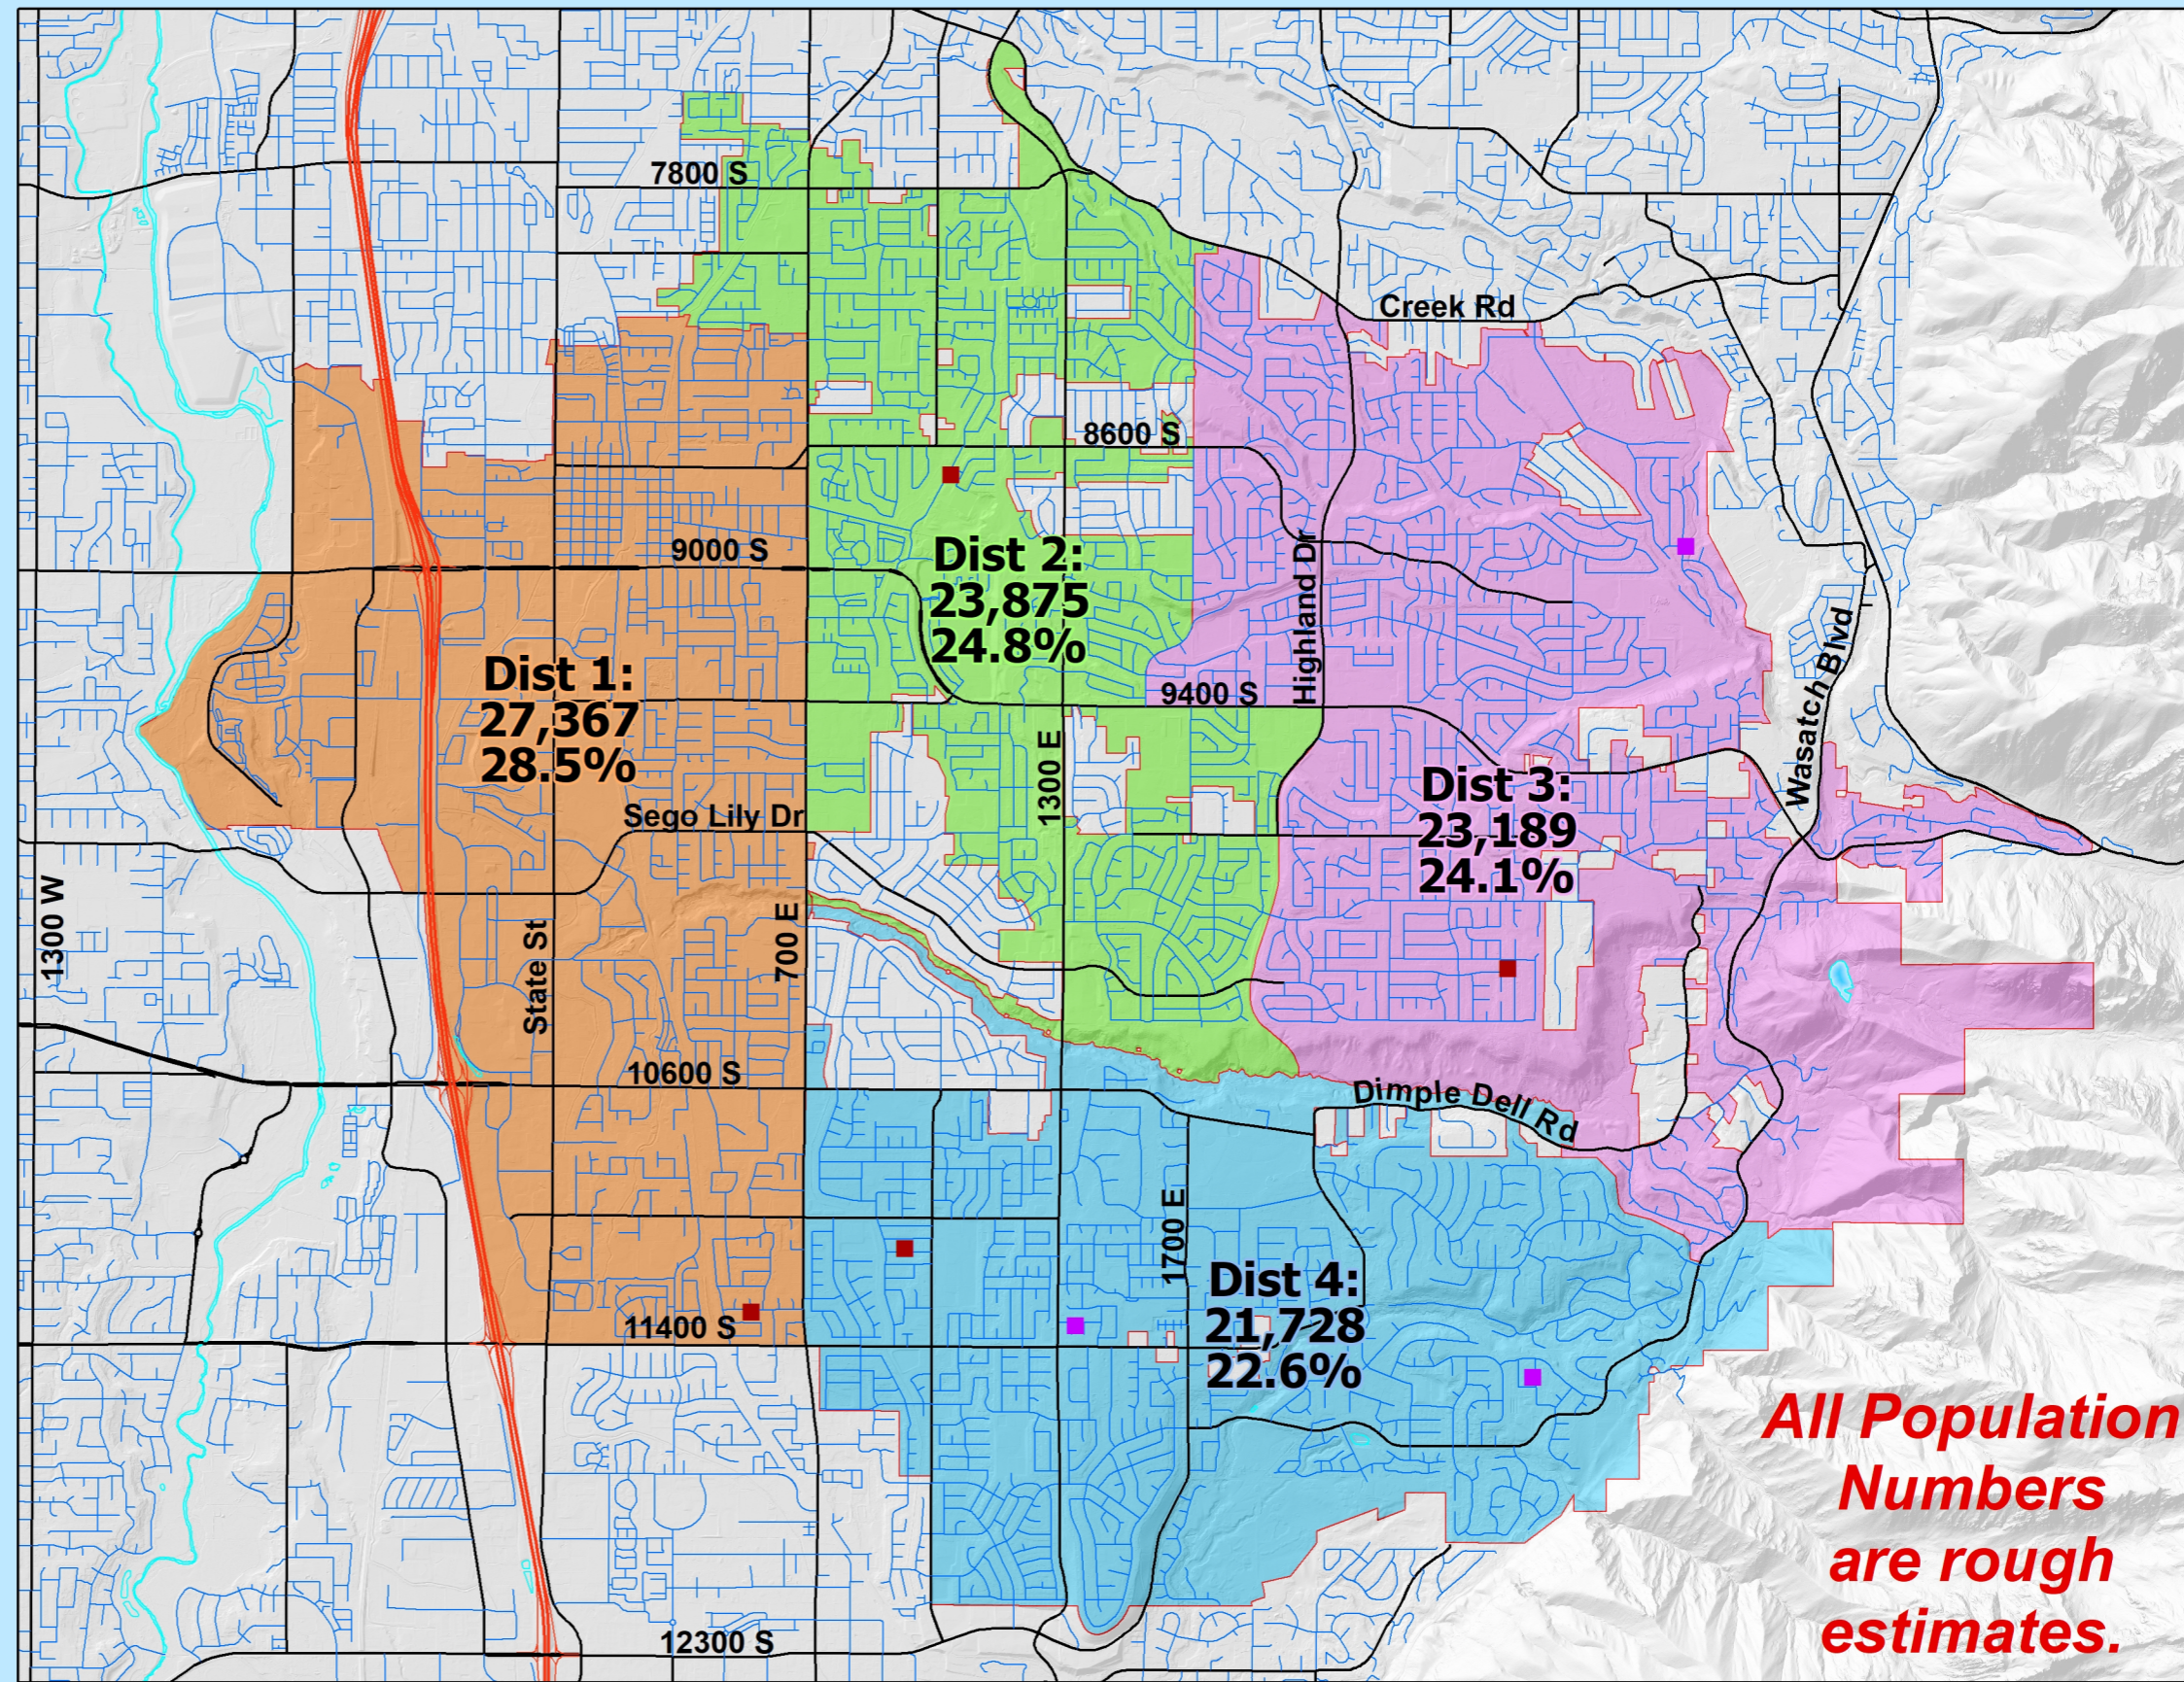

CURRENT Sandy City Council Districts

as of 17-Feb-2022

Current:	Population by District	% of total	Deviation from ideal
District 1	27,367	28.5%	3.5%
District 2	23,875	24.8%	-0.2%
District 3	23,189	24.1%	-0.9%
District 4	21,728	22.6%	-2.4%
Totals:	96,159	100.00%	
(Goal: <1% deviation from ideal pop of 24,040. Ideal % = 25%)			

- Incumbents
- Incumbent At-Large

**All Population
Numbers
are rough
estimates.**