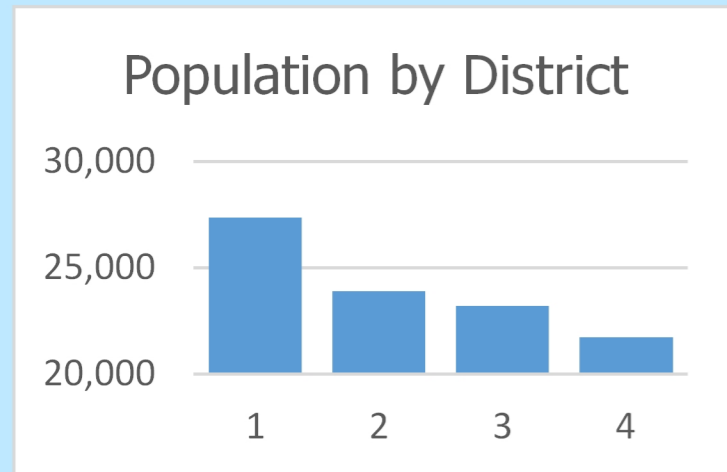

CURRENT Sandy City Council Districts

as of 17-Feb-2022

Current:	Population by District	% of total	Deviation from ideal
District 1	27,367	28.5%	3.5%
District 2	23,875	24.8%	-0.2%
District 3	23,189	24.1%	-0.9%
District 4	21,728	22.6%	-2.4%
Totals:	96,159	100.00%	
(Goal: <1% deviation from ideal pop of 24,040. Ideal % = 25%)			

- Incumbents
- Incumbent At-Large

**All Population
Numbers
are rough
estimates.**