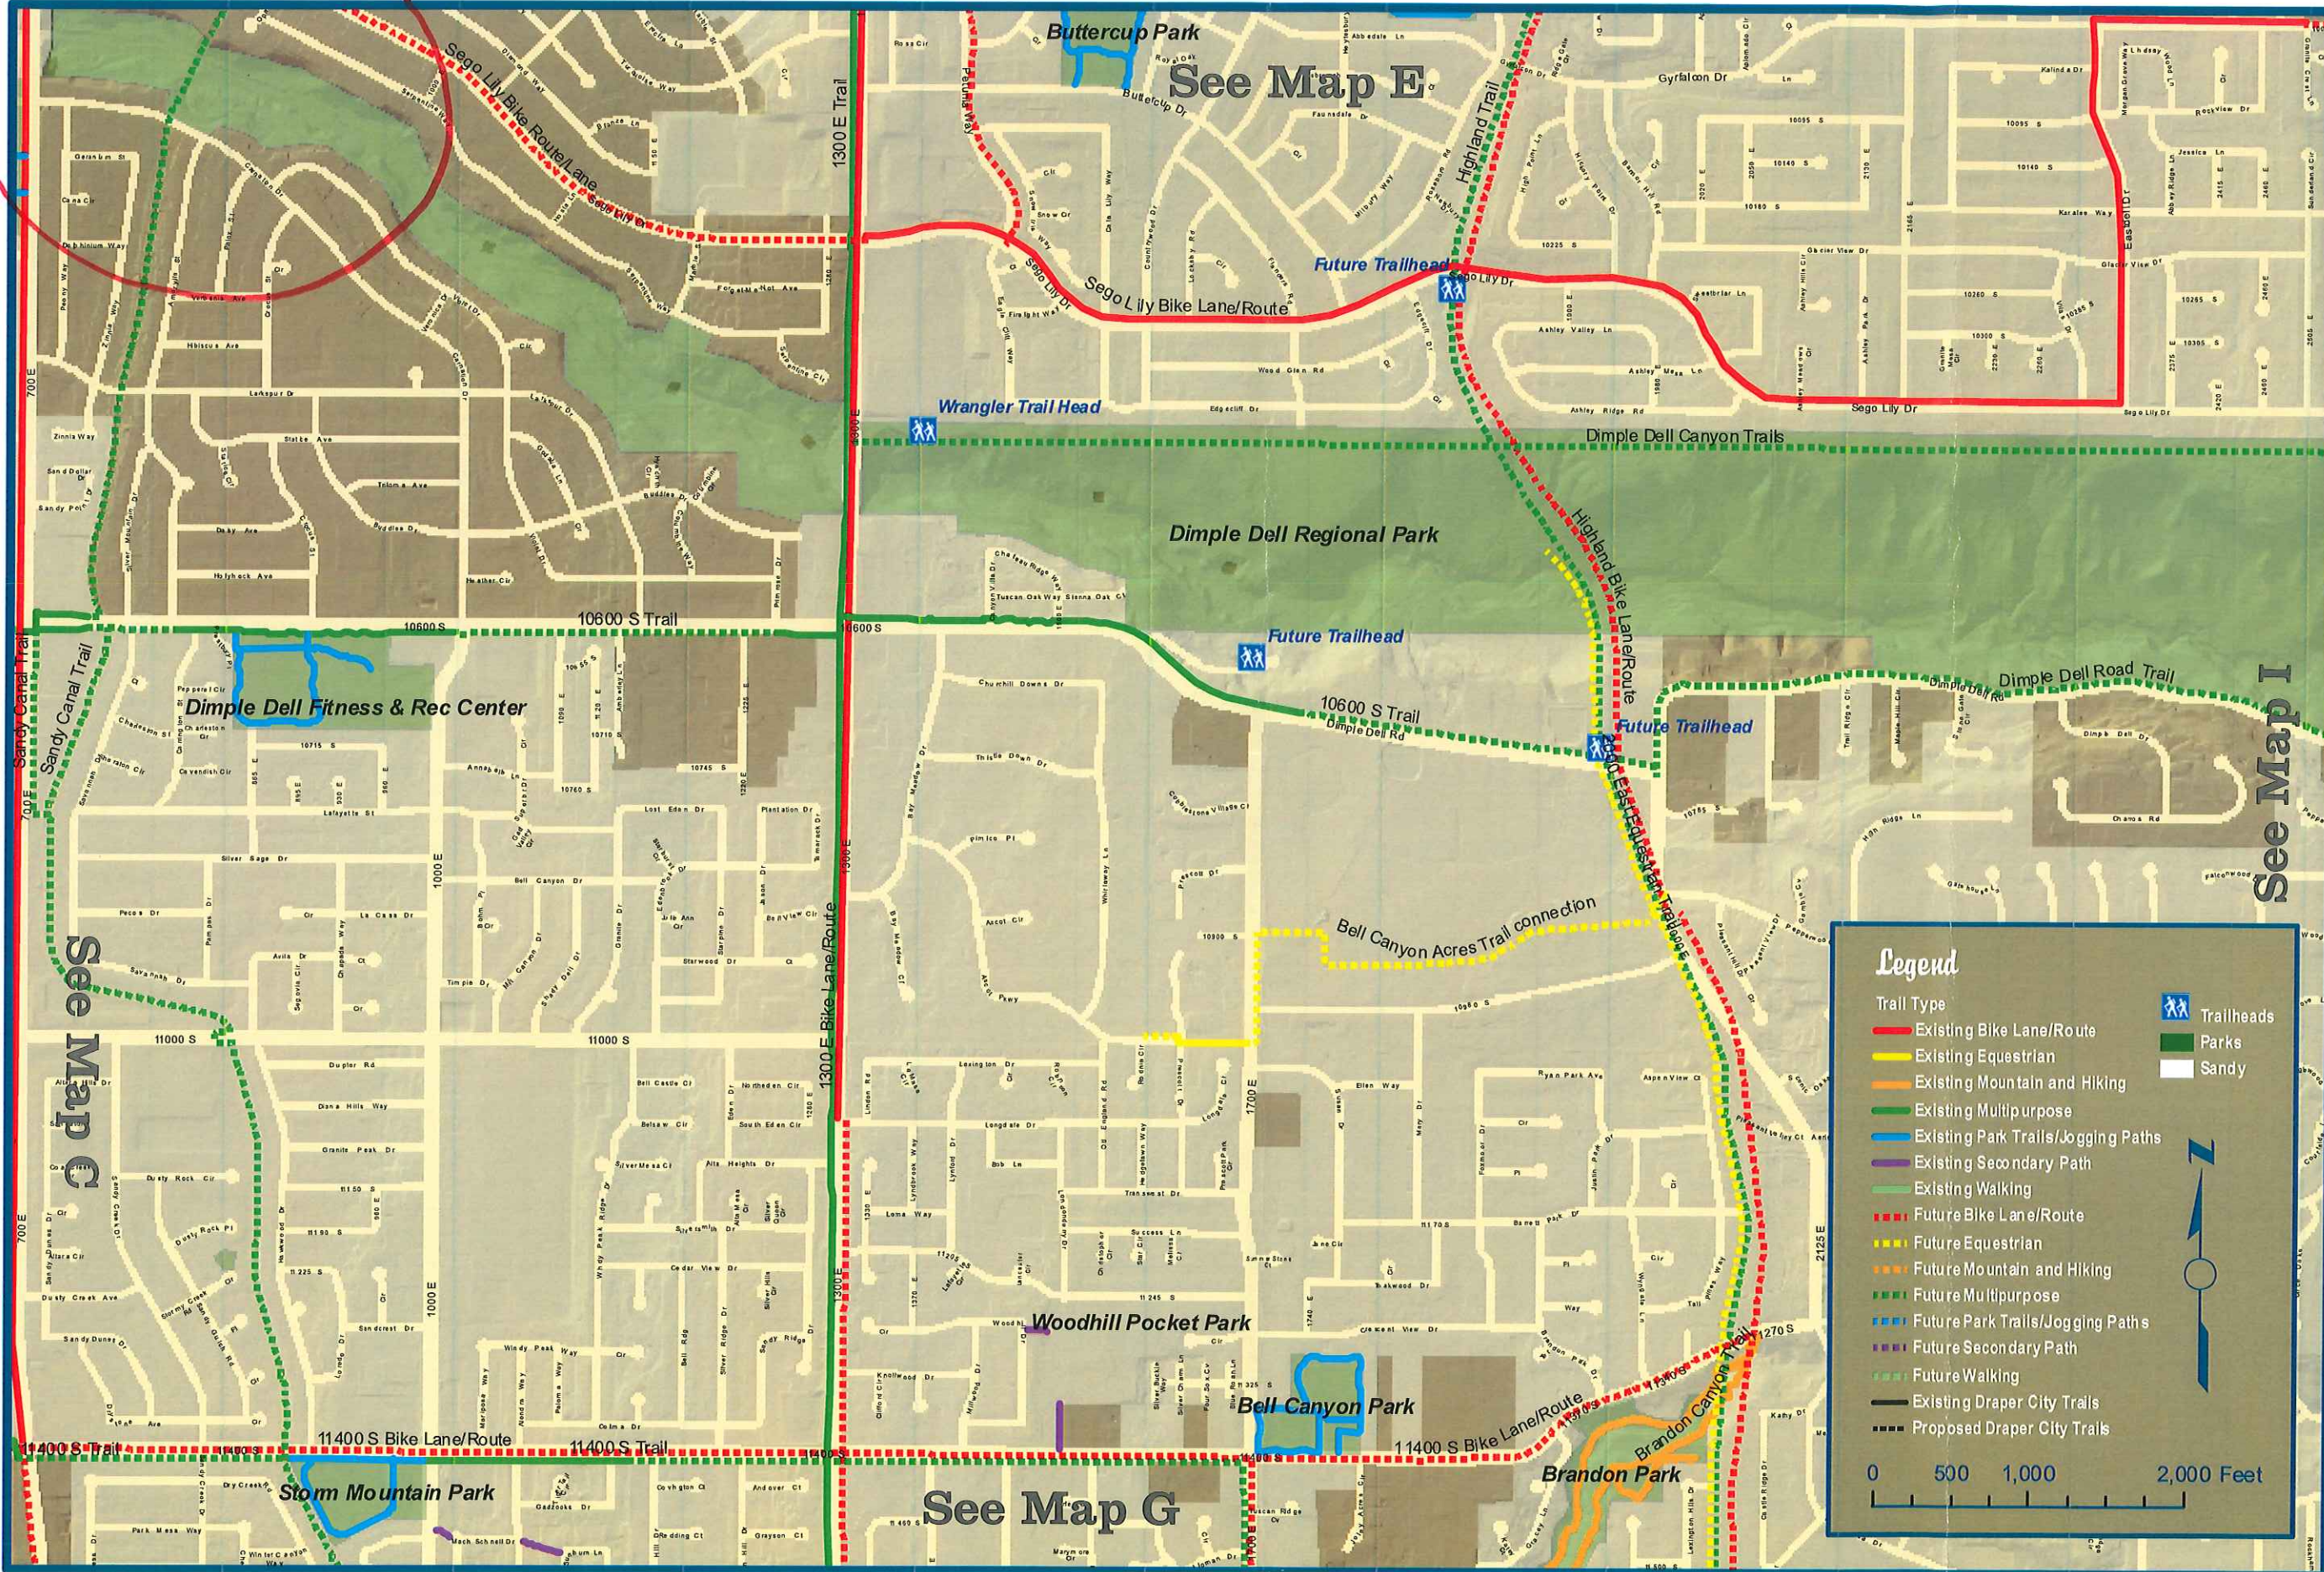

Legend

Trail Type

- Existing Bike Lane/Route
- Existing Equestrian
- Existing Mountain and Hiking
- Existing Multipurpose
- Existing Park Trails/Jogging Paths
- Existing Secondary Path
- Existing Walking
- Future Bike Lane/Route
- Future Equestrian
- Future Mountain and Hiking
- Future Multipurpose
- Future Park Trails/Jogging Paths
- Future Secondary Path
- Future Walking
- Existing Draper City Trails
- Proposed Draper City Trails

Trailheads

Parks

Sandy

0 500 1,000 2,000 Feet

Sandy City Trails Master Plan

See Map B

See Map H

See Map F

See Map D

See Map E

See Map I

See Map G

Legend

Existing Bike Lane/Route	Trailheads
Existing Equestrian	Parks
Existing Mountain and Hiking	Sandy
Existing Multipurpose	
Existing Park Trails/Jogging Paths	
Existing Secondary Path	
Existing Walking	
Future Bike Lane/Route	
Future Equestrian	
Future Mountain and Hiking	
Future Multipurpose	
Future Park Trails/Jogging Paths	
Future Secondary Path	
Future Walking	
Existing Draper City Trails	
Proposed Draper City Trails	