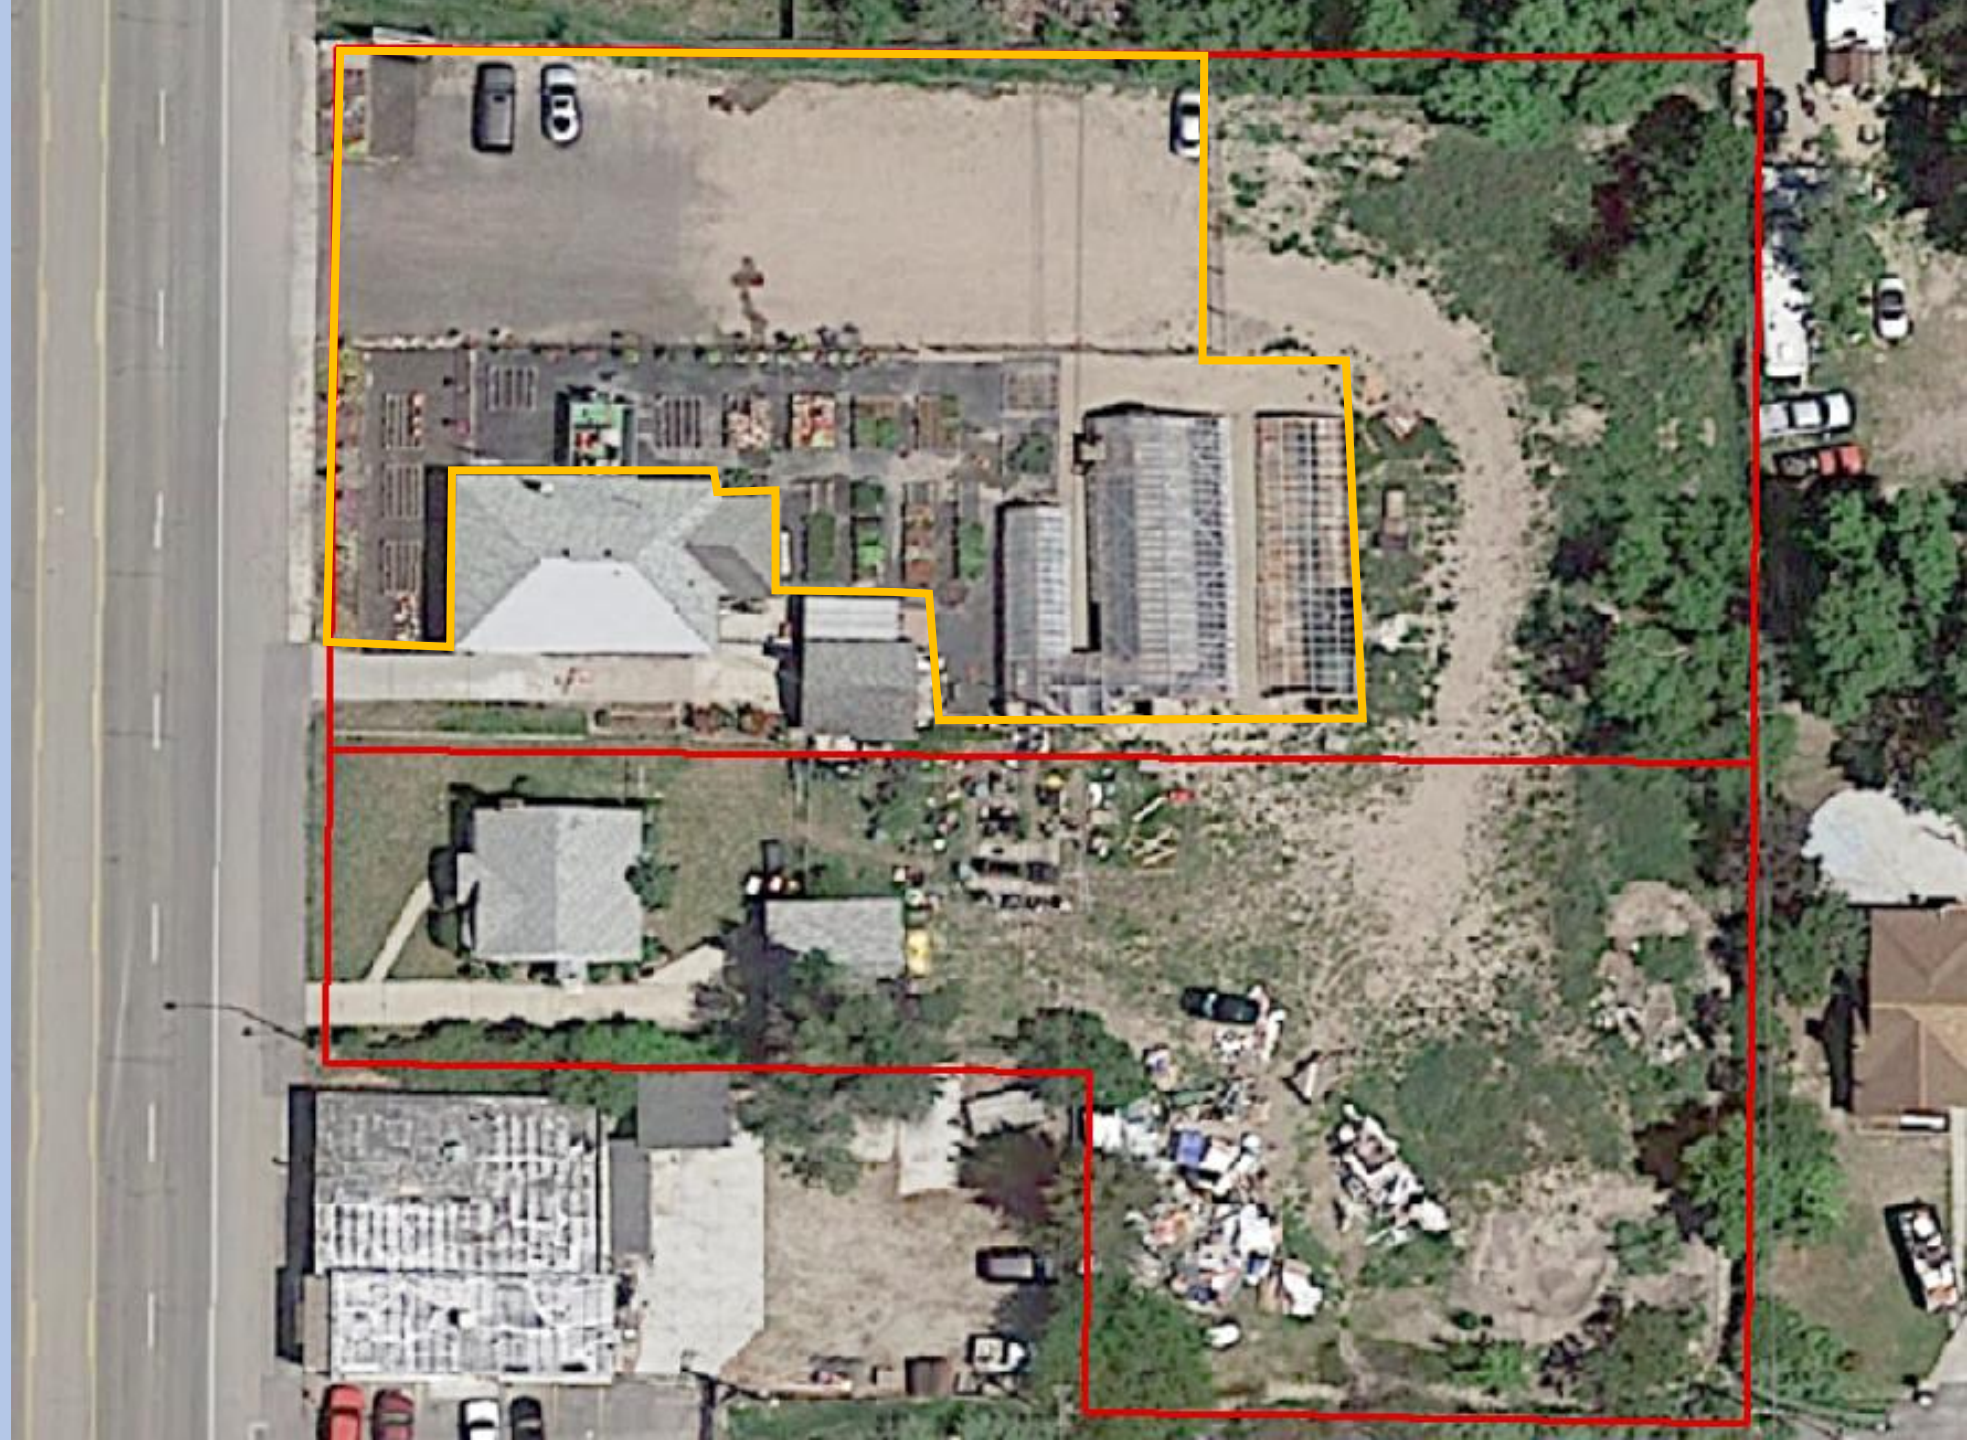

2015

8550 US-89

Midvale, Utah

Google

Street View - Jul 2015

Currently shown: Jul 2015

2007 2019

GAMING CON  
SaltLakeGamingCon.com