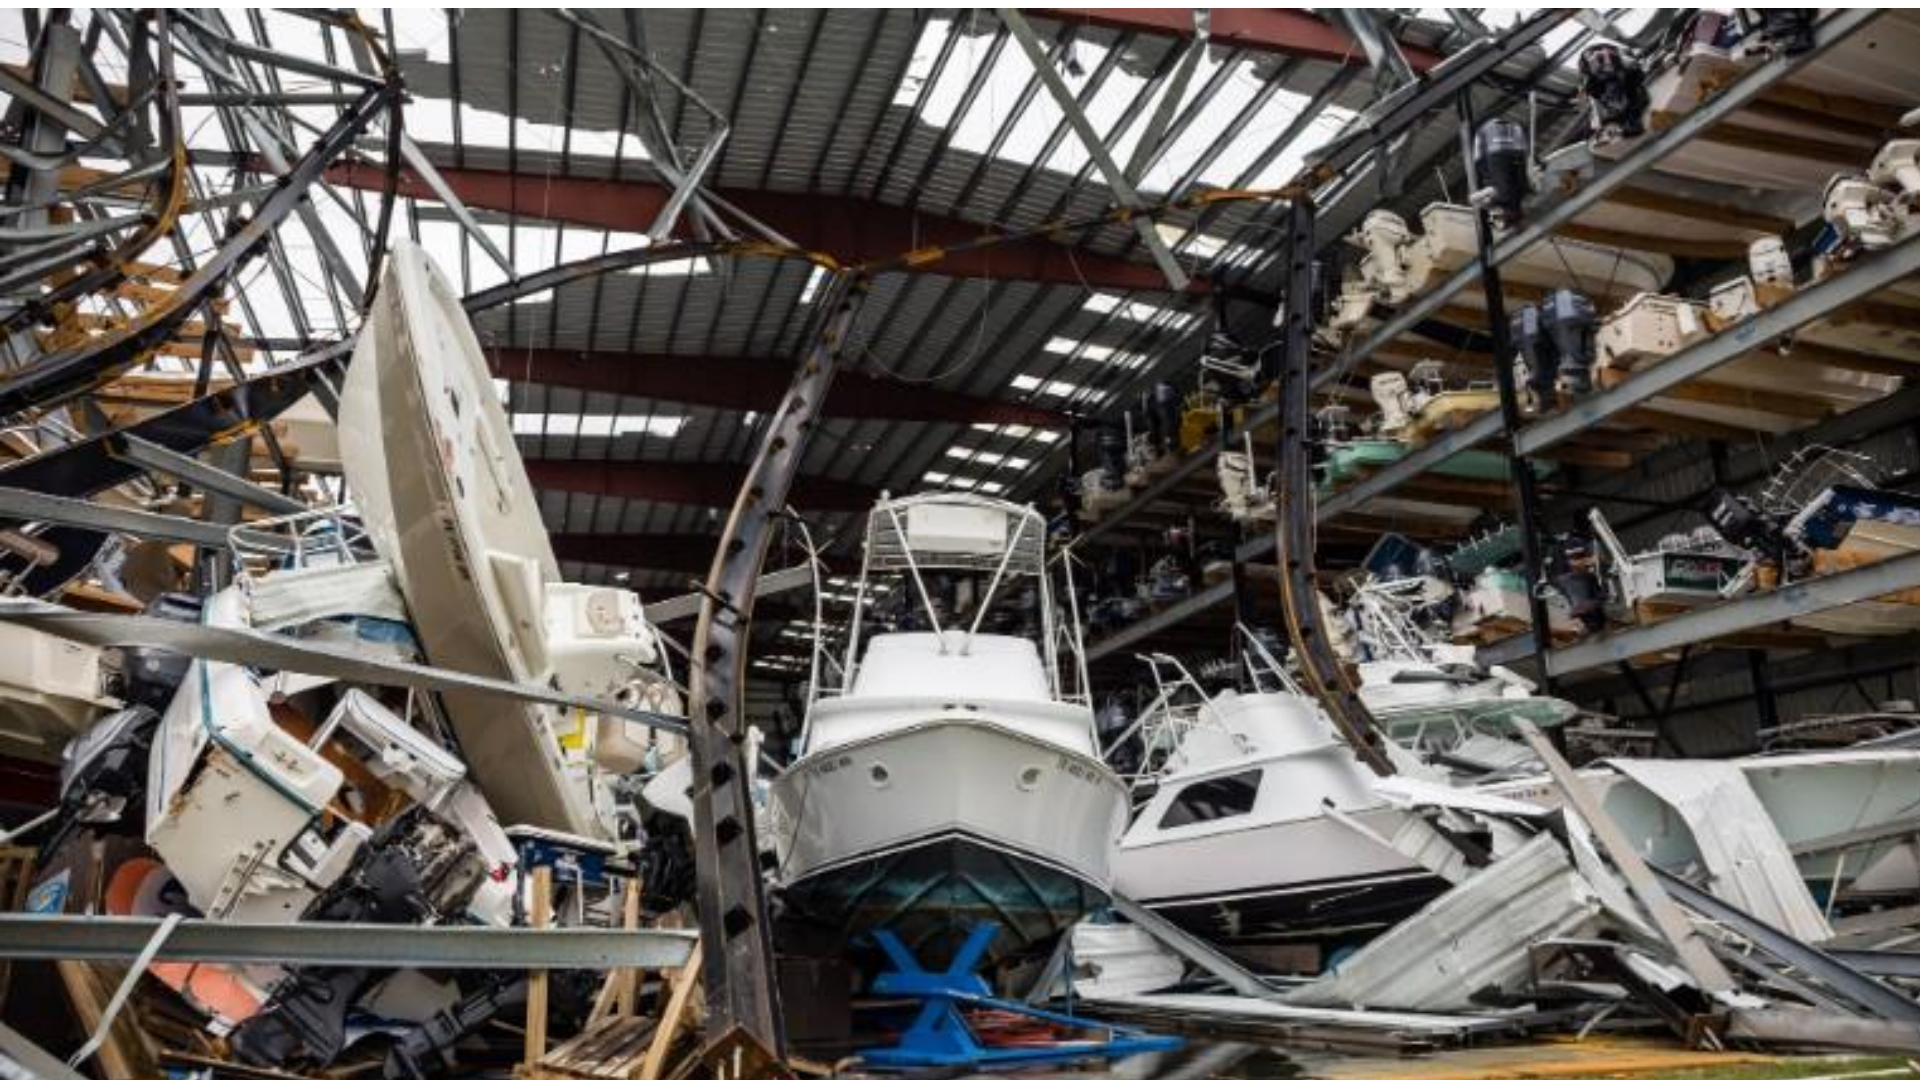

SANDY CITY EMERGENCY MANAGEMENT