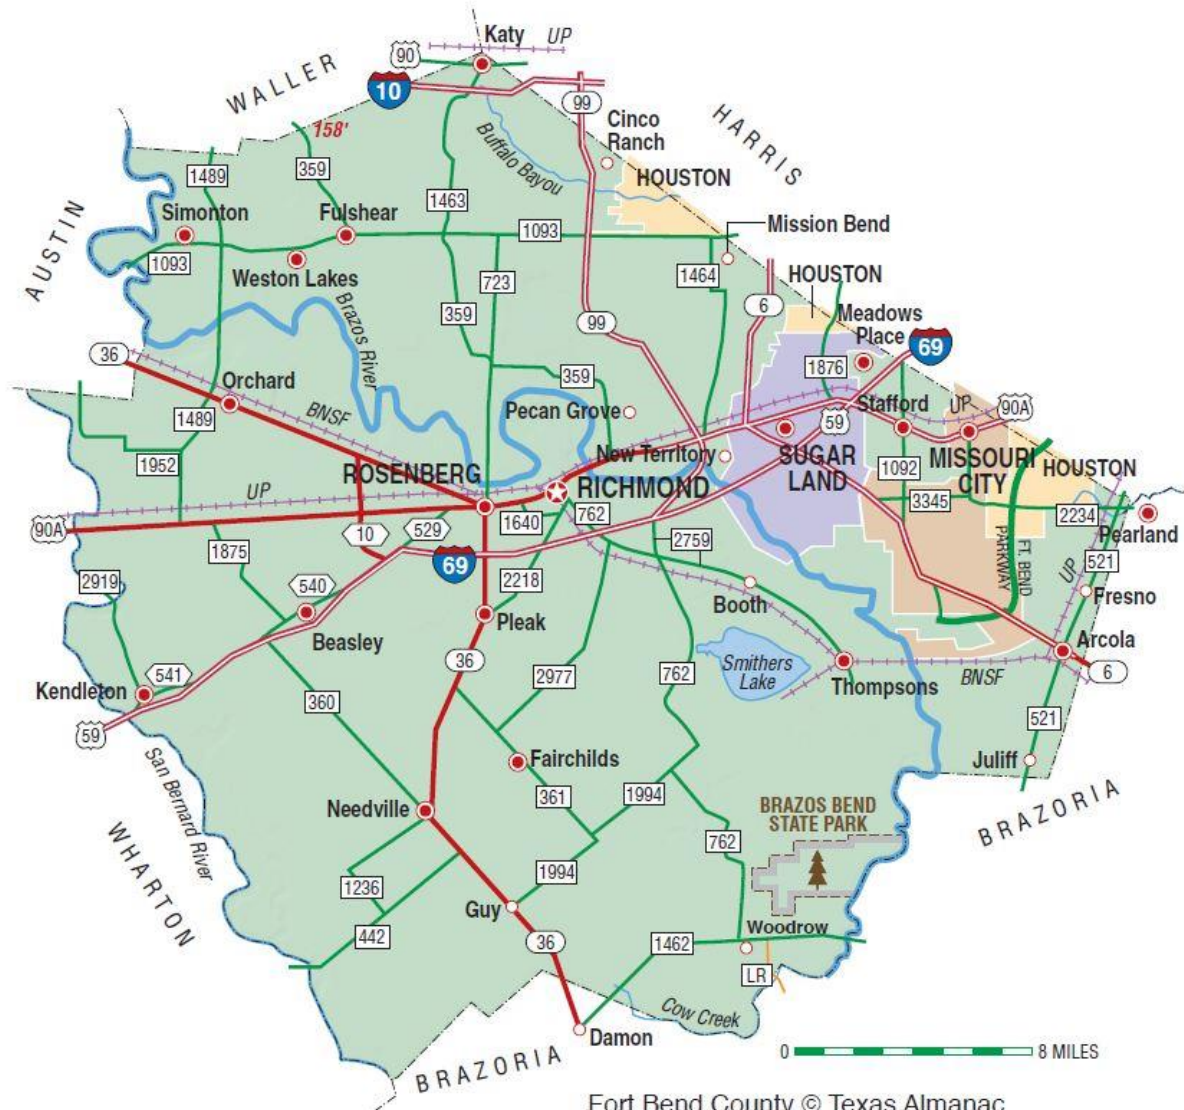

SANDY CITY EMERGENCY MANAGEMENT

**Tropical storm force winds are expected to buffet
Texas and Louisiana Friday , August 25, 2017**

**Hurricane Harvey
is intensifying in
the Gulf of Mexico**

8-24-17

SANDY CITY EMERGENCY MANAGEMENT

SANDY CITY EMERGENCY MANAGEMENT

SANDY CITY EMERGENCY MANAGEMENT

SANDY CITY EMERGENCY MANAGEMENT

SANDY CITY EMERGENCY MANAGEMENT

SANDY CITY EMERGENCY MANAGEMENT

SANDY CITY EMERGENCY MANAGEMENT

SANDY CITY EMERGENCY MANAGEMENT

MUDs Evacuation Zones

-  MANDATORY
-  VOLUNTARY

LIDs Evacuation Zones

-  VOLUNTARY
-  MANDATORY

Barker Reservoir Voluntary Evacuation Zone

Brazos River Mandatory Evacuation Zone

San Bernard River Mandatory Evacuation Zone

SANDY CITY EMERGENCY MANAGEMENT

SANDY CITY EMERGENCY MANAGEMENT

EVACUATIONS UNDERWAY IN FORT BEND COUNTY 78°
10:02 

KINGWOOD RESCUES | BOY SWEPT AWAY | HWY 59 FLOODING

SANDY CITY EMERGENCY MANAGEMENT

SANDY CITY EMERGENCY MANAGEMENT