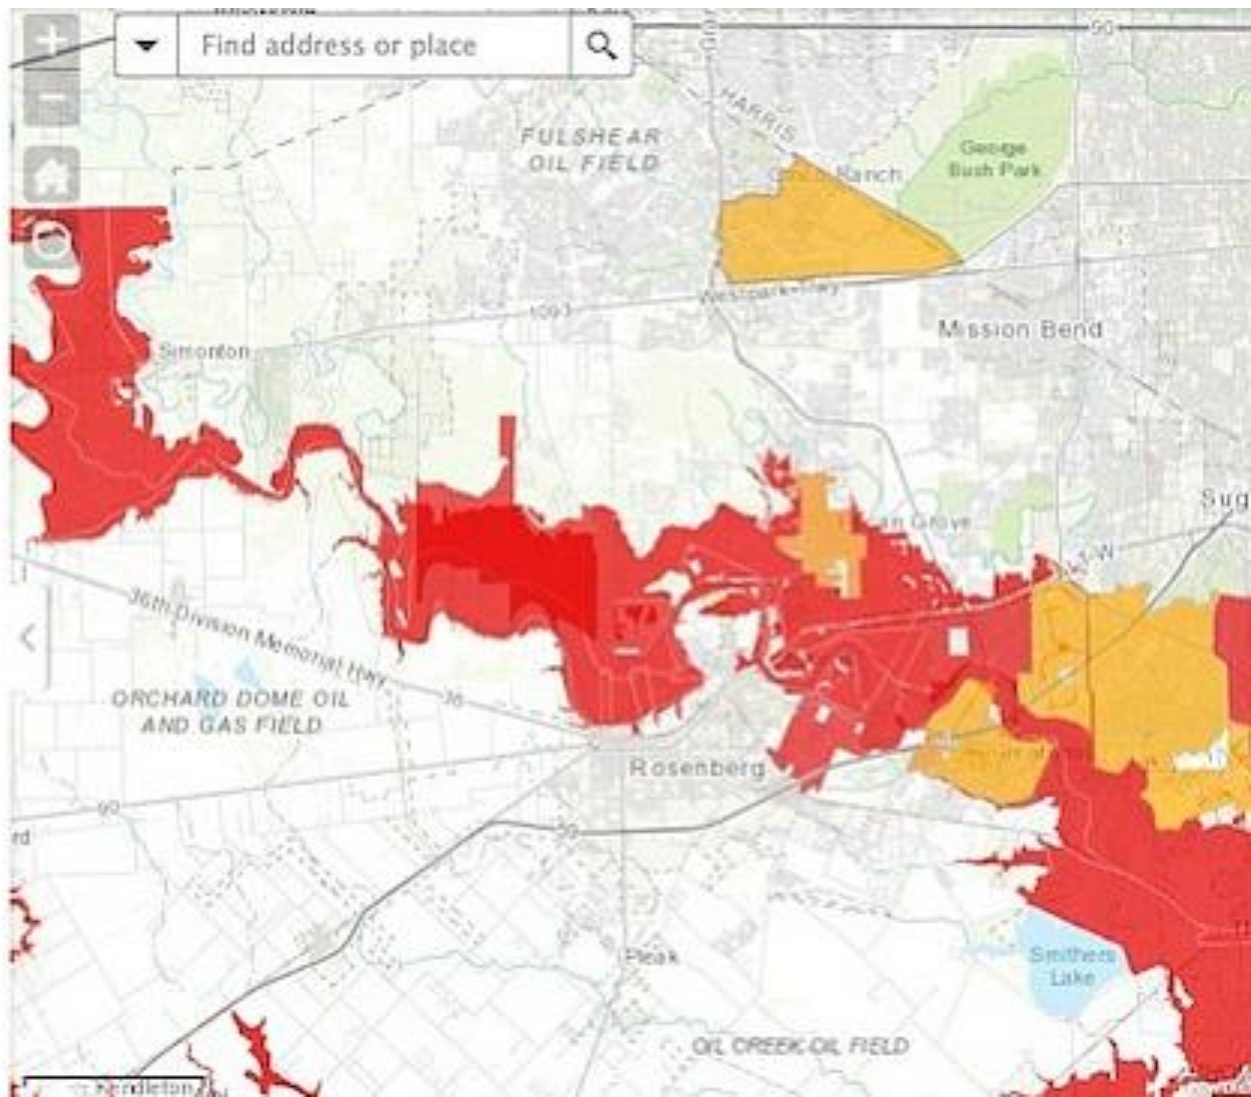

SANDY CITY EMERGENCY MANAGEMENT

SANDY CITY EMERGENCY MANAGEMENT

SANDY CITY EMERGENCY MANAGEMENT

SANDY CITY EMERGENCY MANAGEMENT

SANDY CITY EMERGENCY MANAGEMENT

SANDY CITY EMERGENCY MANAGEMENT

SANDY CITY EMERGENCY MANAGEMENT

MUDs Evacuation Zones

-  MANDATORY
-  VOLUNTARY

LIDs Evacuation Zones

-  VOLUNTARY
-  MANDATORY

Barker Reservoir Voluntary Evacuation Zone

Brazos River Mandatory Evacuation Zone

San Bernard River Mandatory Evacuation Zone

SANDY CITY EMERGENCY MANAGEMENT

SANDY CITY EMERGENCY MANAGEMENT

EVACUATIONS UNDERWAY IN FORT BEND COUNTY 78°
10:02 

KINGWOOD RESCUES | BOY SWEPT AWAY | HWY 59 FLOODING

SANDY CITY EMERGENCY MANAGEMENT

SANDY CITY EMERGENCY MANAGEMENT