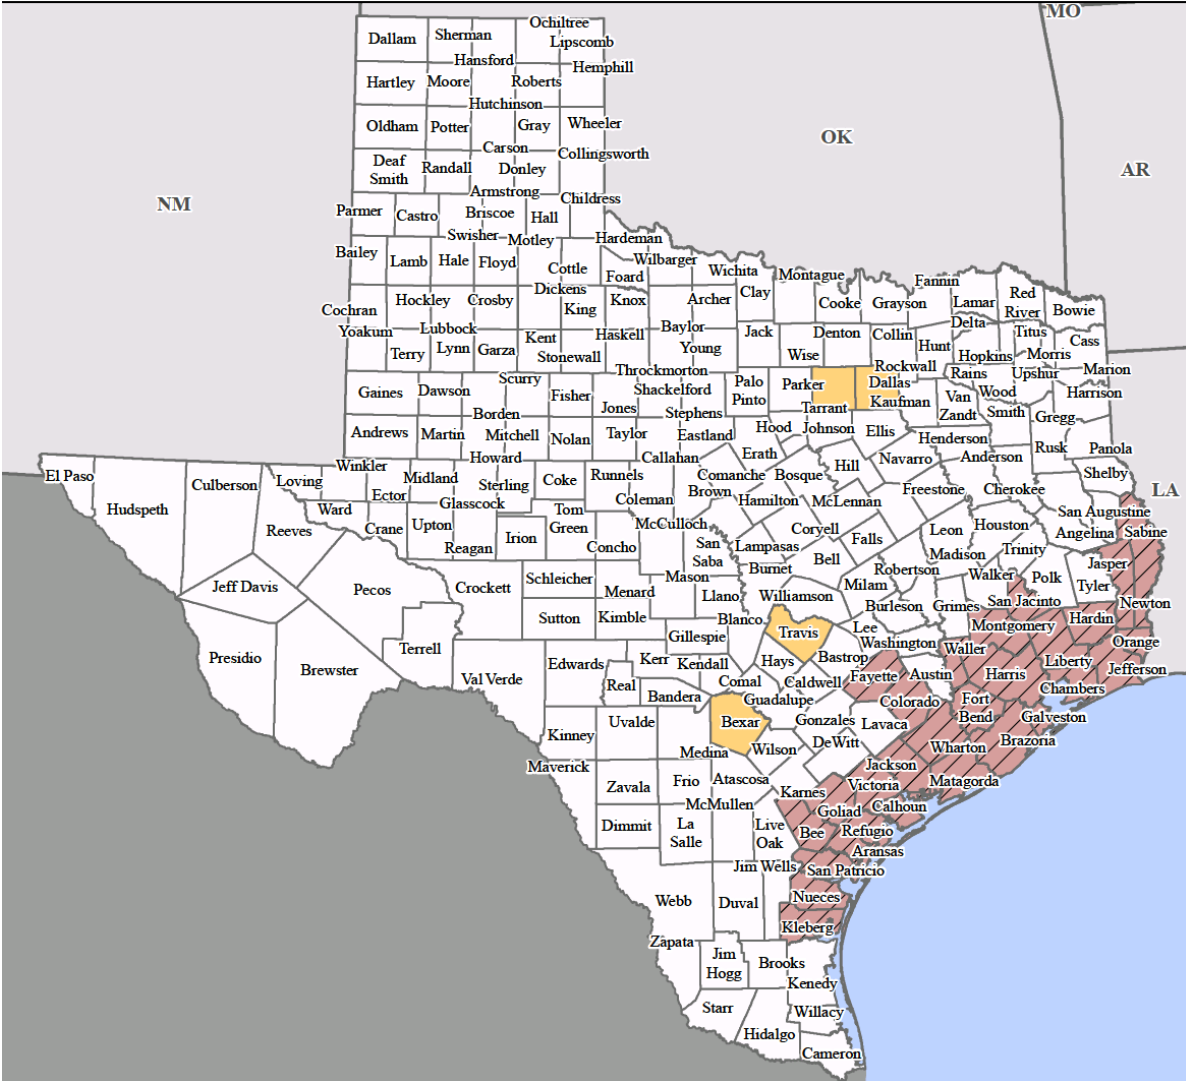

SANDY CITY EMERGENCY MANAGEMENT

**Tropical storm force winds are expected to buffet
Texas and Louisiana Friday , August 25, 2017**

**Hurricane Harvey
is intensifying in
the Gulf of Mexico**

8-24-17

SANDY CITY EMERGENCY MANAGEMENT

SANDY CITY EMERGENCY MANAGEMENT

SANDY CITY EMERGENCY MANAGEMENT

SANDY CITY EMERGENCY MANAGEMENT

SANDY CITY EMERGENCY MANAGEMENT

SANDY CITY EMERGENCY MANAGEMENT

SANDY CITY EMERGENCY MANAGEMENT

SANDY CITY EMERGENCY MANAGEMENT

MUDs Evacuation Zones

-  MANDATORY
-  VOLUNTARY

LIDs Evacuation Zones

-  VOLUNTARY
-  MANDATORY

Barker Reservoir Voluntary Evacuation Zone

Brazos River Mandatory Evacuation Zone

San Bernard River Mandatory Evacuation Zone

SANDY CITY EMERGENCY MANAGEMENT

SANDY CITY EMERGENCY MANAGEMENT

EVACUATIONS UNDERWAY IN FORT BEND COUNTY 78°
10:02 

KINGWOOD RESCUES | BOY SWEPT AWAY | HWY 59 FLOODING

SANDY CITY EMERGENCY MANAGEMENT

SANDY CITY EMERGENCY MANAGEMENT