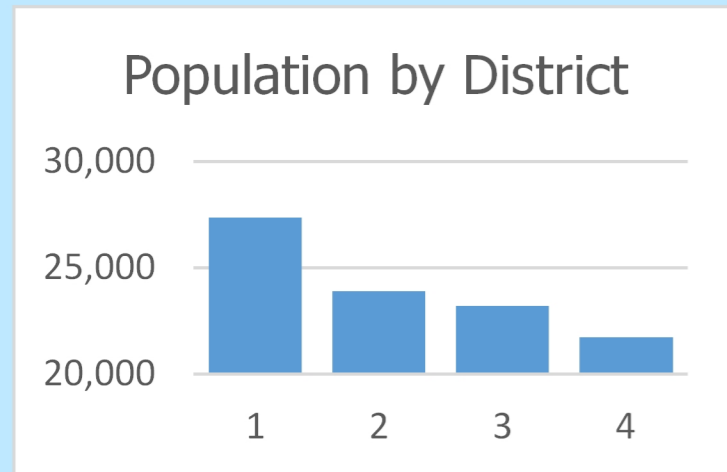

# CURRENT Sandy City Council Districts

as of 17-Feb-2022

Current:	Population by District	% of total	Deviation from ideal
District 1	27,367	28.5%	3.5%
District 2	23,875	24.8%	-0.2%
District 3	23,189	24.1%	-0.9%
District 4	21,728	22.6%	-2.4%
Totals:	96,159	100.00%	
(Goal: <1% deviation from ideal pop of 24,040. Ideal % = 25%)			