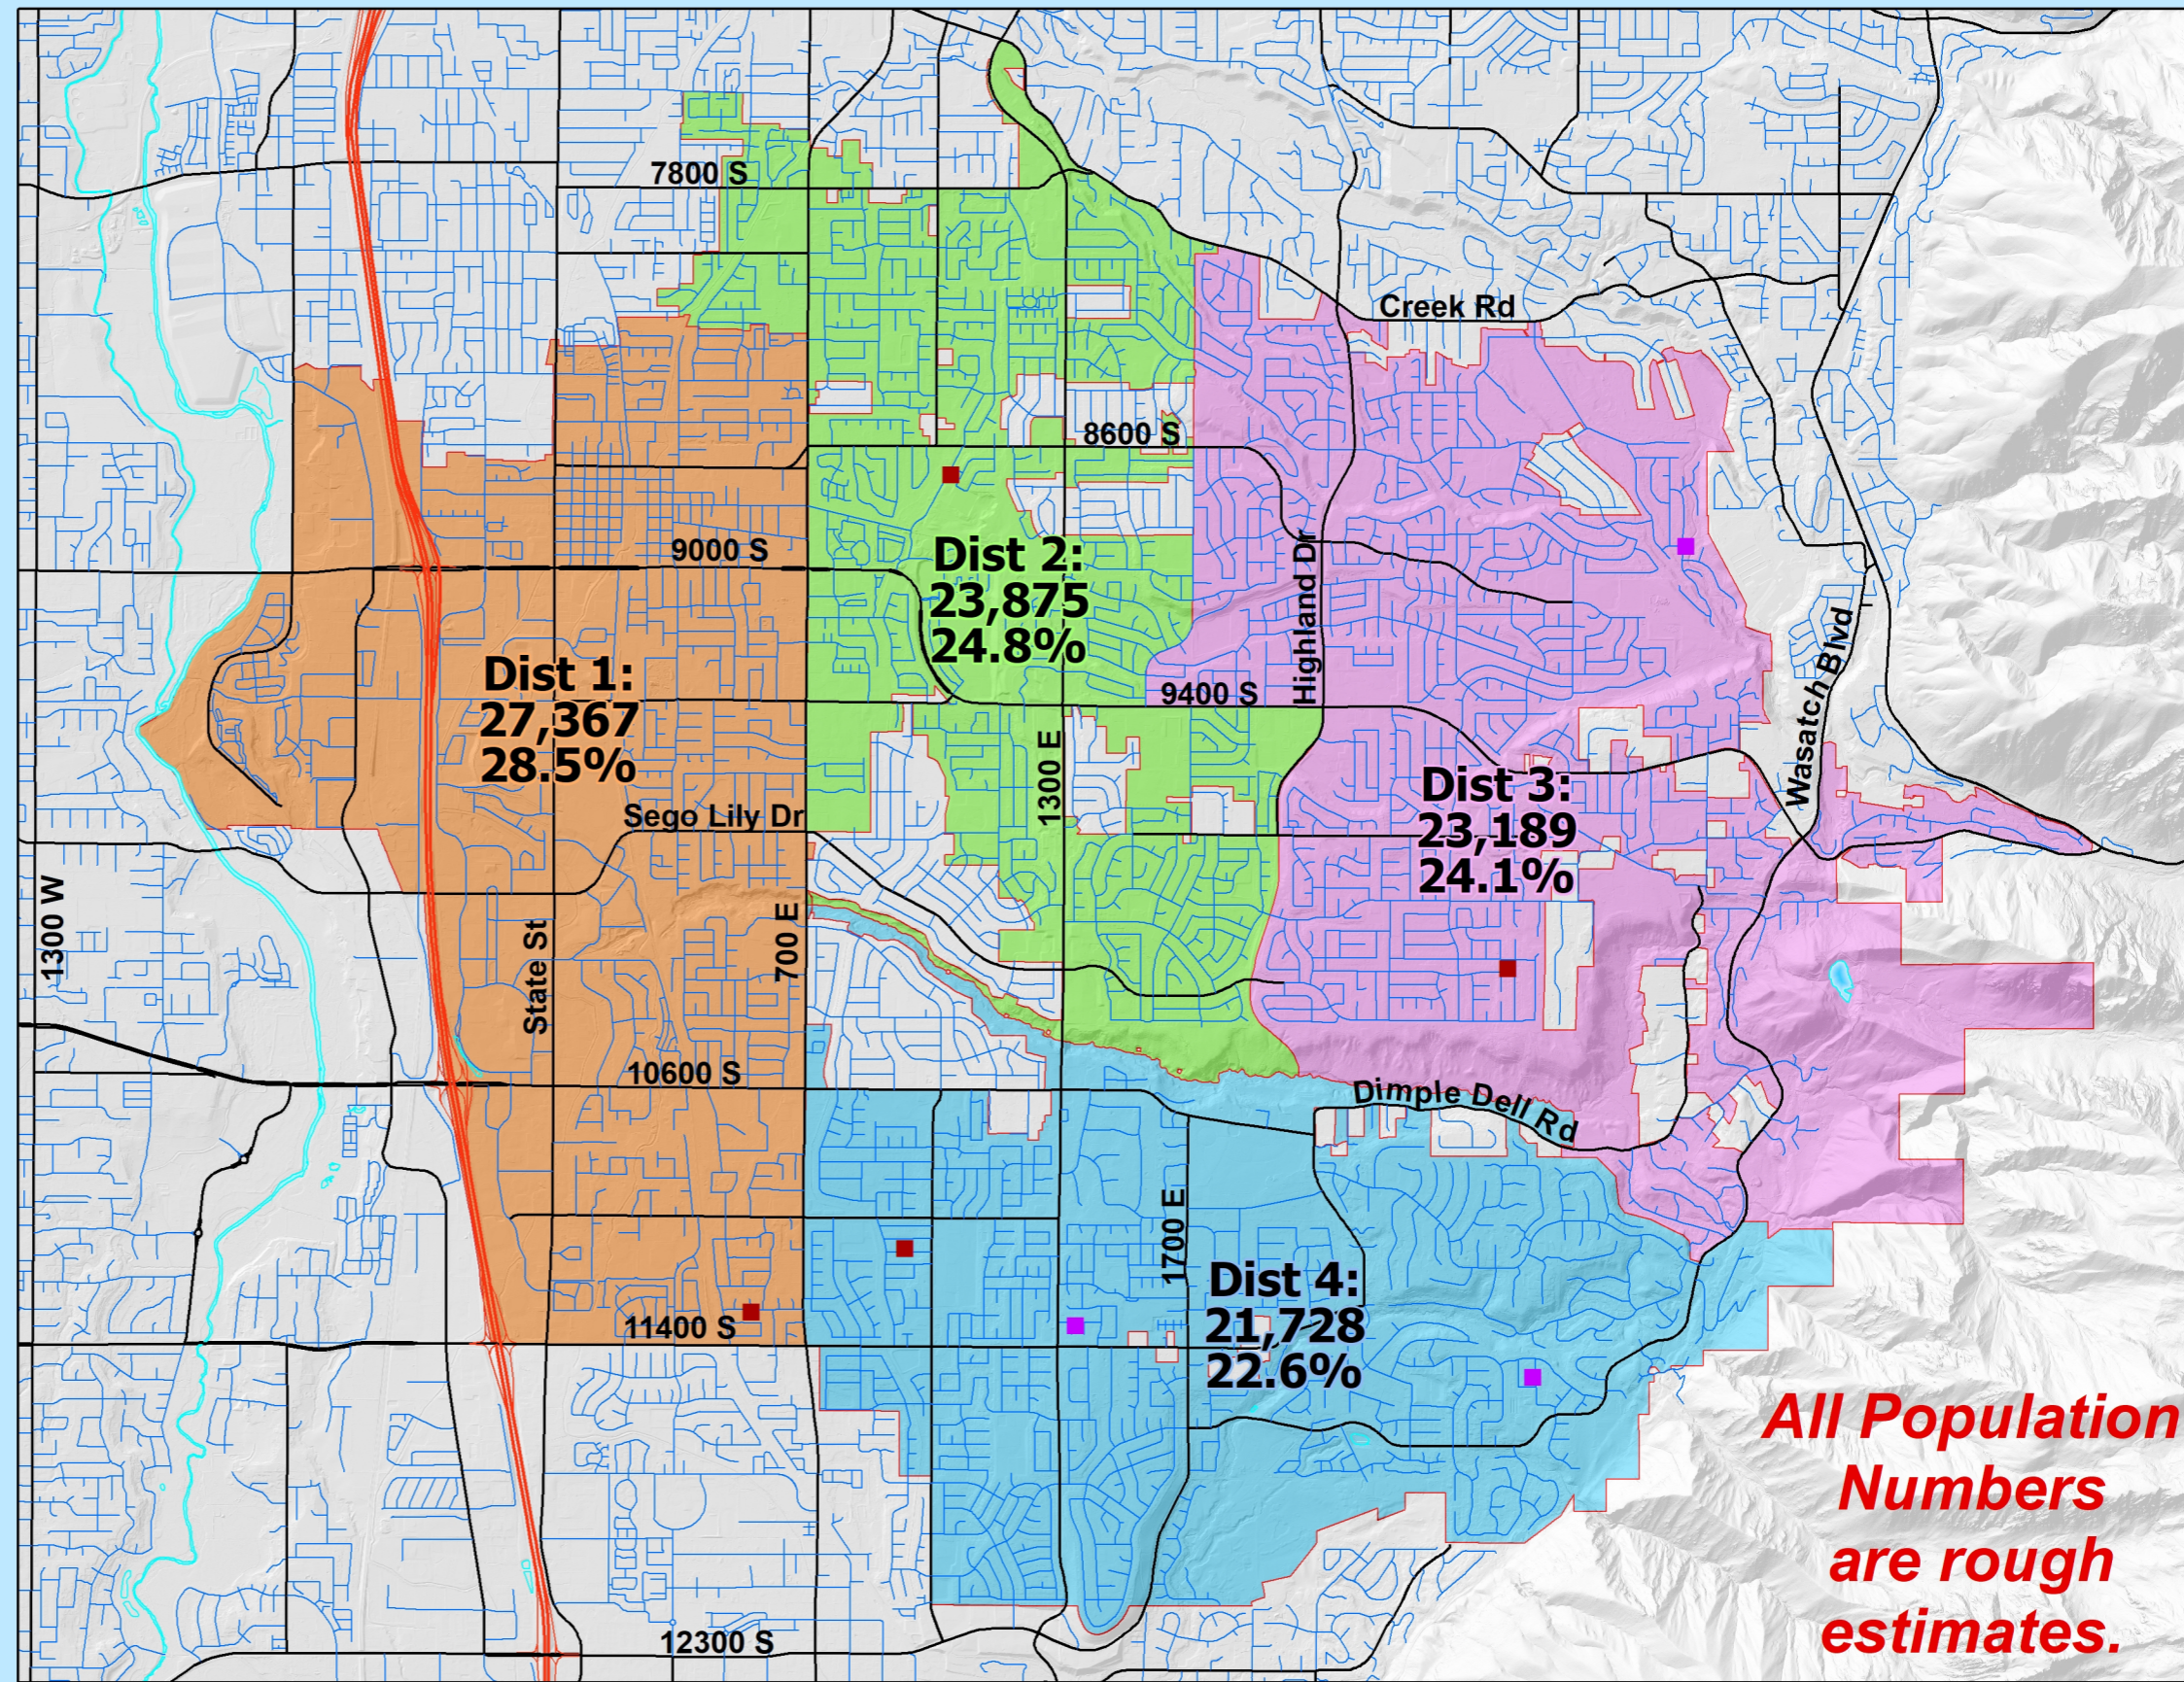

# CURRENT Sandy City Council Districts

as of 17-Feb-2022

Current:	Population by District	% of total	Deviation from ideal
District 1	27,367	28.5%	3.5%
District 2	23,875	24.8%	-0.2%
District 3	23,189	24.1%	-0.9%
District 4	21,728	22.6%	-2.4%
Totals:	96,159	100.00%	
(Goal: <1% deviation from ideal pop of 24,040. Ideal % = 25%)			

- Incumbents
- Incumbent At-Large

Produced by Sandy City GIS  
Zlatko Grebenar, GIS Analyst  
February 17, 2022

**All Population  
Numbers  
are rough  
estimates.**