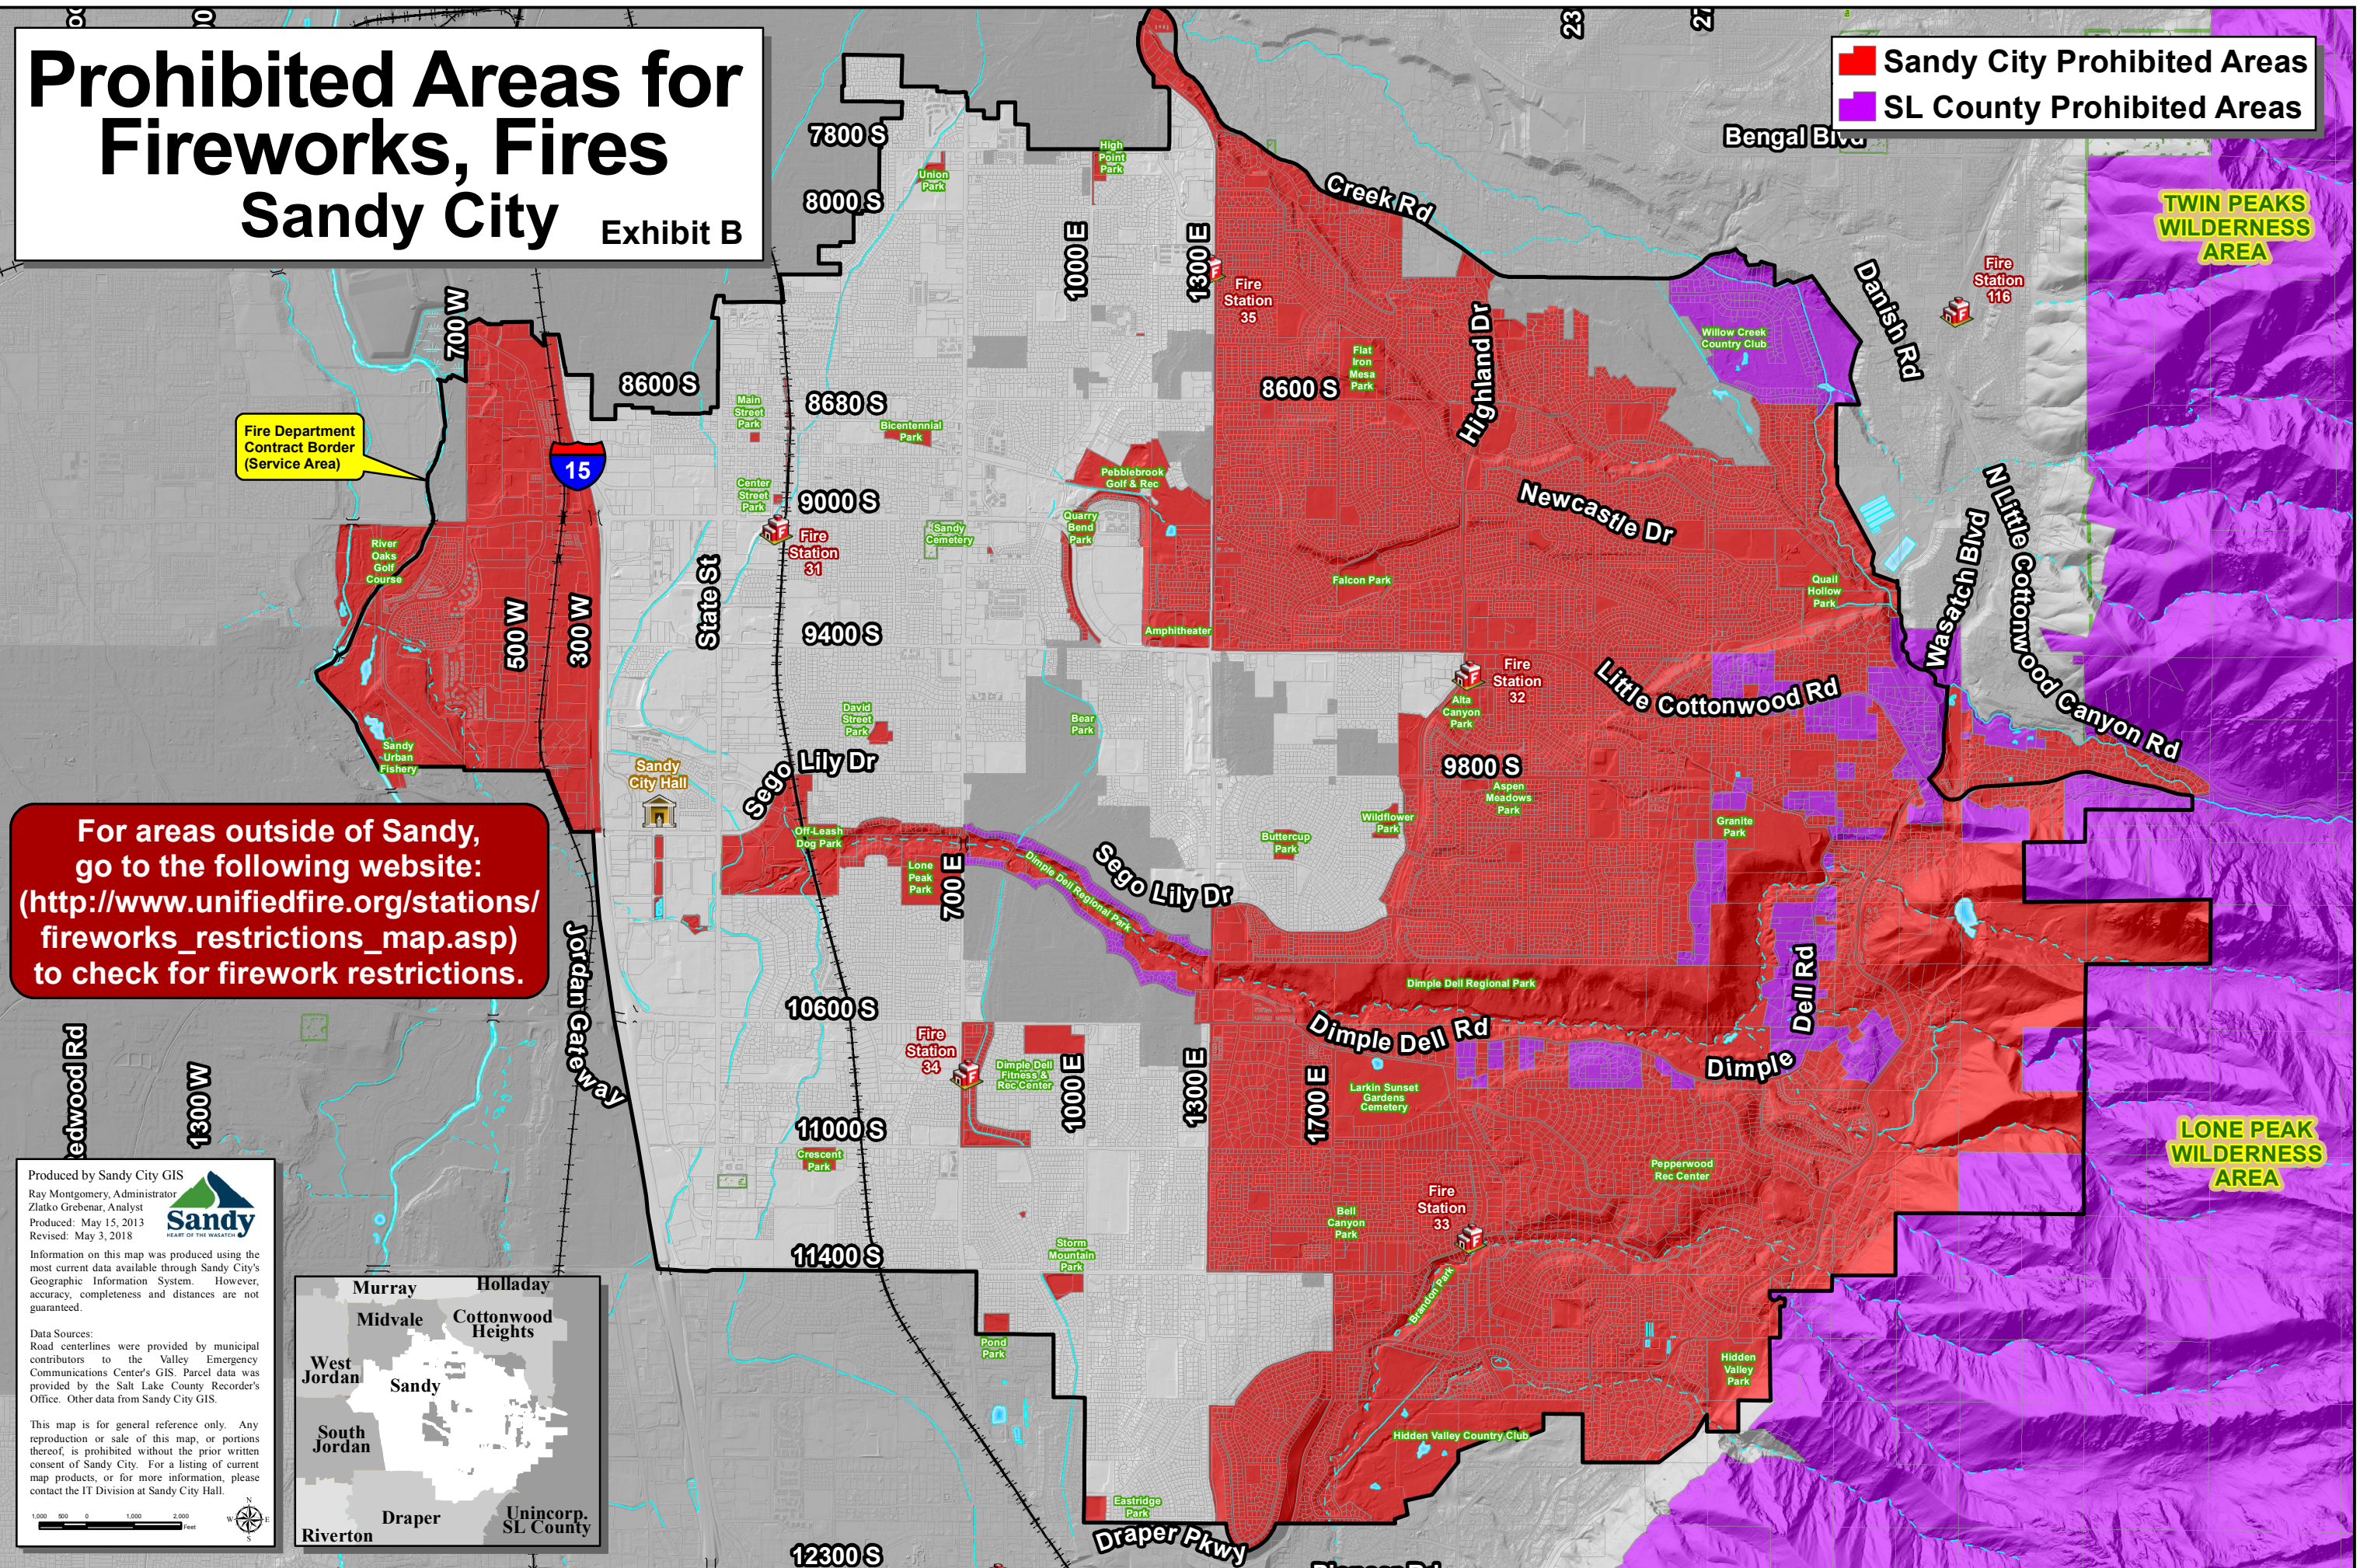

# Prohibited Areas for Fireworks, Fires

## Sandy City Exhibit B

■ Sandy City Prohibited Areas  
■ SL County Prohibited Areas

TWIN PEAKS WILDERNESS AREA

LONE PEAK WILDERNESS AREA

For areas outside of Sandy, go to the following website: ([http://www.unifiedfire.org/stations/fireworks\\_restrictions\\_map.asp](http://www.unifiedfire.org/stations/fireworks_restrictions_map.asp)) to check for firework restrictions.

Produced by Sandy City GIS  
 Ray Montgomery, Administrator  
 Zlatko Grebenar, Analyst  
 Produced: May 15, 2013  
 Revised: May 3, 2018

Information on this map was produced using the most current data available through Sandy City's Geographic Information System. However, accuracy, completeness and distances are not guaranteed.

Data Sources:  
 Road centerlines were provided by municipal contributors to the Valley Emergency Communications Center's GIS. Parcel data was provided by the Salt Lake County Recorder's Office. Other data from Sandy City GIS.