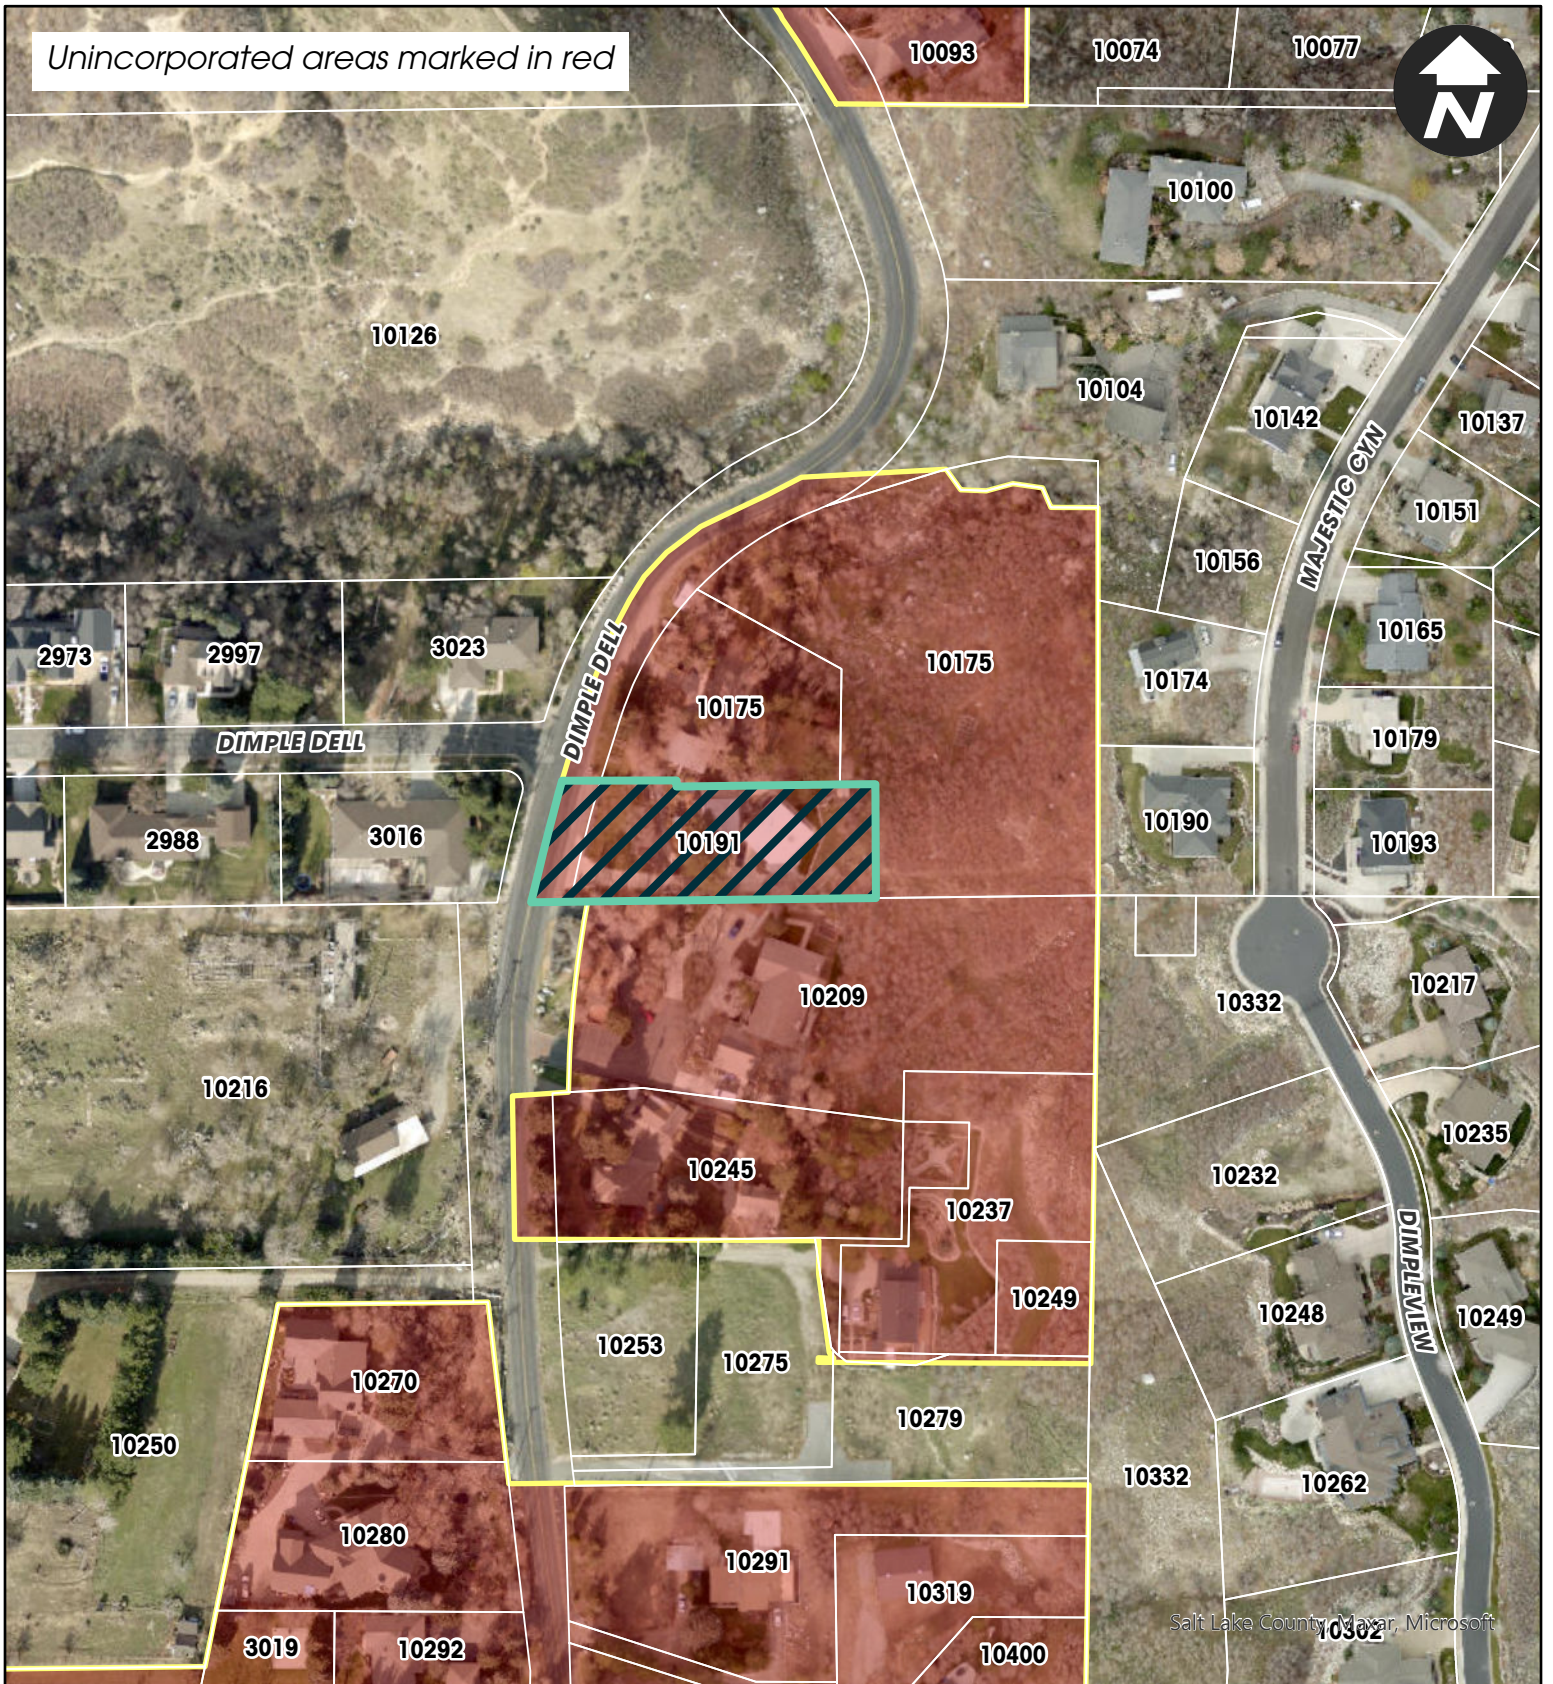

Unincorporated areas marked in red

Orgill Annexation
10191 S Dimple Dell

Subject Property

Salt Lake County, Mapar, Microsoft