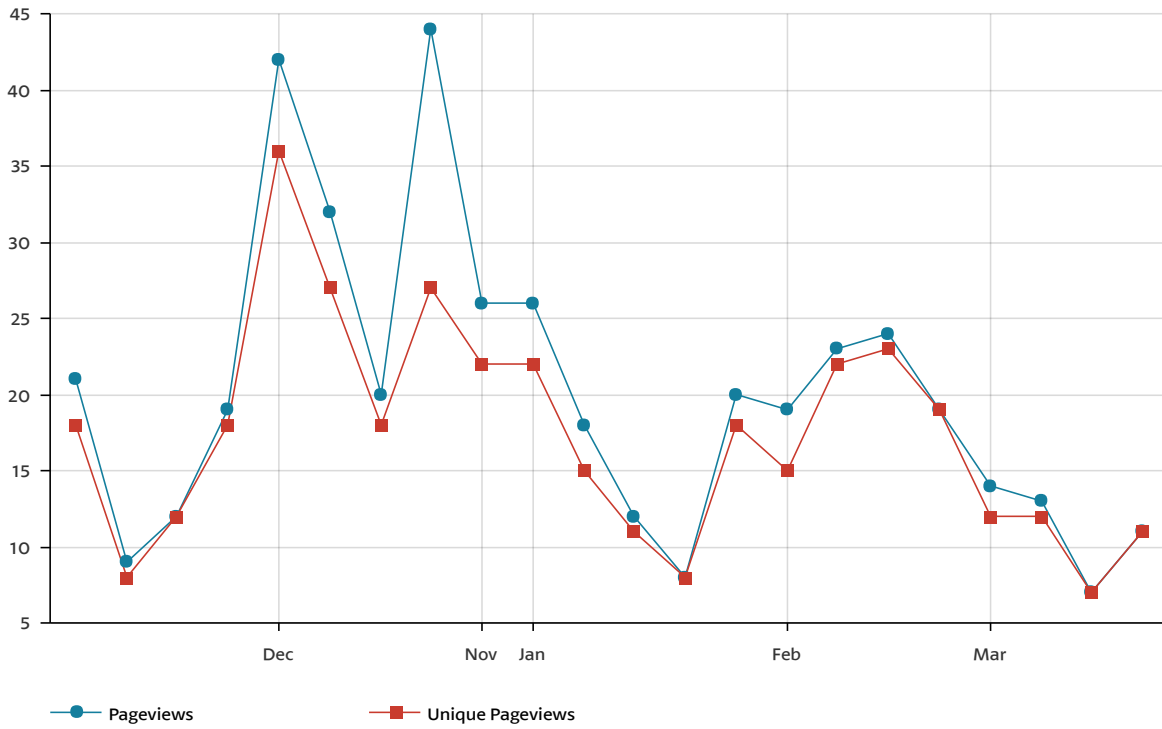

SANDY AREA CHAMBER

01 Nov 2016 — 31 Mar 2017

Traffic Summary

Type	Total
Information Request	279
Website Visit	
Detail Page	16
Deals & Packages	39
Profile Search Page	0
Hotel Search Page	0
Other	133
Total	188
Email	0
Phone Call	0
Deals & Packages Clicks	150
Total Traffic	617

Contextual Placement Performance

	Promo Type	Impressions/Clicks (CTR)
Sandy (/sandy)		22,564/314 (1.39%)
Utah Ski and Snowboard (/ski)	Small	5,320/230 (4.32%)
Salt Lake City - Things to Do, Hotels, and Visitor Information (/salt-lake-city)	Medium	17,244/84 (0.49%)

Detail Page Performance

/sandy

Pageviews 439	Avg. Time on Page 00:01:49	Unique Pageviews 381
--------------------------------	---------------------------------------------	---------------------------------------