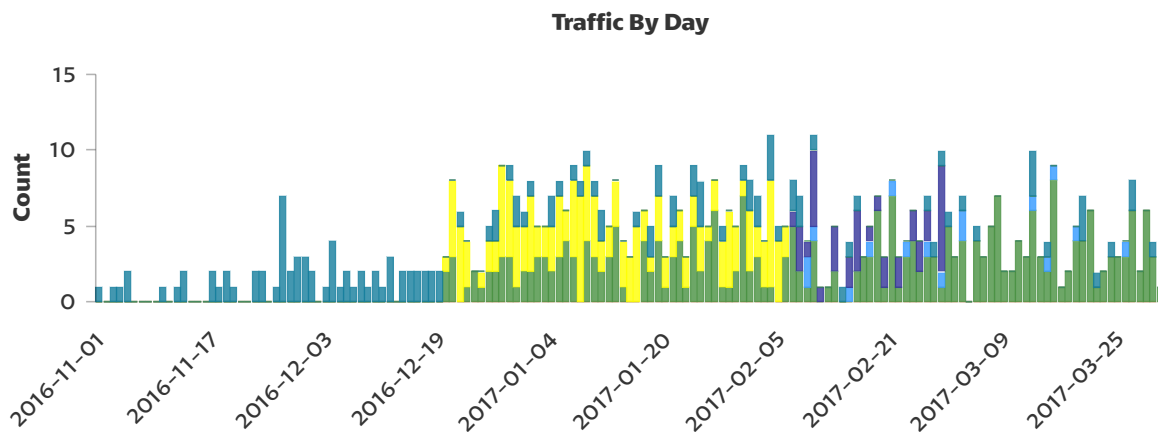

SANDY AREA CHAMBER

01 Nov 2016 — 31 Mar 2017

Traffic Summary

Type	Total
Information Request	279
Website Visit	
Detail Page	16
Deals & Packages	39
Profile Search Page	0
Hotel Search Page	0
Other	133
Total	188
Email	0
Phone Call	0
Deals & Packages Clicks	150
Total Traffic	617

Contextual Placement Performance

	Promo Type	Impressions/Clicks (CTR)
Sandy (/sandy)		22,564/314 (1.39%)
Utah Ski and Snowboard (/ski)	Small	5,320/230 (4.32%)
Salt Lake City - Things to Do, Hotels, and Visitor Information (/salt-lake-city)	Medium	17,244/84 (0.49%)

Detail Page Performance

/sandy

Pageviews 439	Avg. Time on Page 00:01:49	Unique Pageviews 381
--------------------------------	---------------------------------------------	---------------------------------------